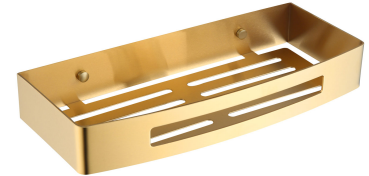

## UNI | shower basket, 30 x 5 x 13 cm

---

### Finish: brushed gold (GLB)

Universal form of the product allows it to be easily combined with products from other collections of bathroom accessories.

Brushed gold is a noble finishing in an elegant shade, with a contemporary, satin surface. The product is coated using the advanced PVD technology.

## Specification

---

- stainless steel
- width: 30 cm, height: 5 cm, depth: 13 cm