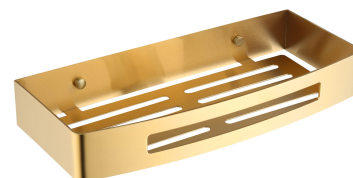

UNI | shower basket, 30 x 5 x 13 cm

Finish: brushed gold (GLB)

Universal form of the product allows it to be easily combined with products from other collections of bathroom accessories.

Brushed gold is a noble finishing in an elegant shade, with a contemporary, satin surface.

The product is coated using the advanced PVD technology which guarantees the highest possible durability and facilitates cleaning.

Specification

- stainless steel
- width: 30 cm, height: 5 cm, depth: 13 cm