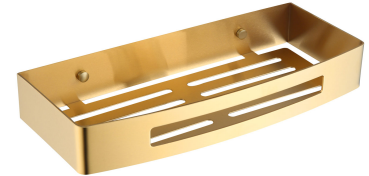

UNI | shower basket, 30 x 5 x 13 cm

Finish: brushed gold (GLB)

Universal form of the product allows it to be easily combined with products from other collections of bathroom accessories.

Brushed gold is a noble finishing in an elegant shade, with a contemporary, satin surface. The product is coated using the advanced PVD technology.

The product is coated using the advanced PVD technology which guarantees the highest possible durability and facilitates cleaning.

Specification

- stainless steel
- width: 30 cm, height: 5 cm, depth: 13 cm