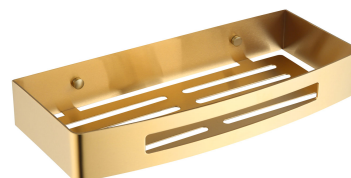

UNI | shower basket, 30 x 5 x 13 cm

Finish: brushed gold (GLB)

Universal form of the product allows it to be easily combined with products from other collections of bathroom accessories.

Technologies

Fittings and accessories made of high quality stainless steel are characterized by exceptional resistance to damage and long term product performance.

The product is coated using the advanced PVD technology which guarantees highest possible durability, offers exceptional resistance to damage and facilitates cleaning.

Specification

- stainless steel
- width: 30 cm, height: 5 cm, depth: 13 cm