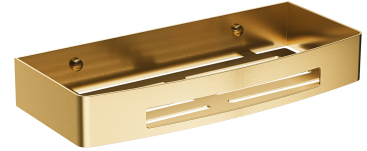

## UNI | shower basket, 30 x 5 x 13 cm

---

### Finish: brushed gold (GLB)

Universal form of the product allows it to be easily combined with products from other collections of bathroom accessories.

Brushed gold is a noble finishing in an elegant shade, with a contemporary, satin surface. The product is coated using the advanced PVD technology.

## Specification

---

- stainless steel
- width: 30 cm, height: 5 cm, depth: 13 cm