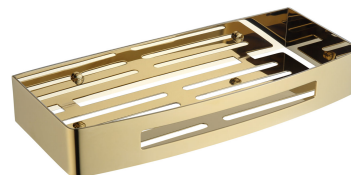

## UNI | shower basket, 30 x 5 x 13 cm

---

Finish: polished gold (GL)

Universal form of the product allows it to be easily combined with products from other collections of bathroom accessories.

Gold is a noble finishing in an elegant, light shade and a perfectly smooth and shiny surface. The product is coated using the advanced PVD technology.

## Specification

---

- stainless steel
- width: 30 cm, height: 5 cm, depth: 13 cm