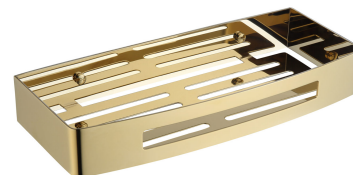

UNI | shower basket, 30 x 5 x 13 cm

Finish: gold (GL)

Universal form of the product allows it to be easily combined with products from other collections of bathroom accessories.

Technologies

Fittings and accessories made of high quality stainless steel are characterized by exceptional resistance to damage and long term product performance.

Specification

- stainless steel
- width: 30 cm, height: 5 cm, depth: 13 cm