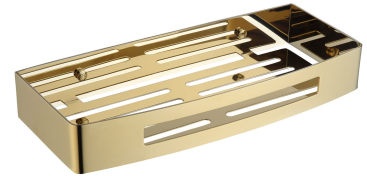

UNI | shower basket, 30 x 5 x 13 cm

Finish: polished gold (GL)

Universal form of the product allows it to be easily combined with products from other collections of bathroom accessories.

Gold is a noble finishing in an elegant, light shade and a perfectly smooth and shiny surface. The product is coated using the advanced PVD technology.

The product is coated using the advanced PVD technology which guarantees the highest possible durability and facilitates cleaning.

Specification

- stainless steel
- width: 30 cm, height: 5 cm, depth: 13 cm