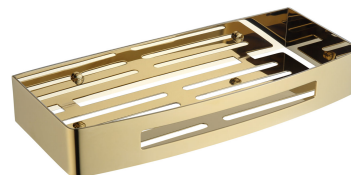

UNI | shower basket, 30 x 5 x 13 cm

Finish: polished gold (GL)

Universal form of the product allows it to be easily combined with products from other collections of bathroom accessories.

Gold is a noble finishing in an elegant, light shade and a perfectly smooth and shiny surface.

The product is coated using the advanced PVD technology which guarantees the highest possible durability and facilitates cleaning.

Specification

- stainless steel
- width: 30 cm, height: 5 cm, depth: 13 cm