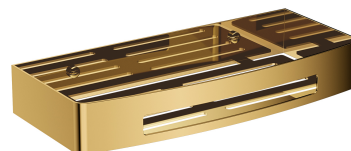

UNI | shower basket, 30 x 5 x 13 cm

Finish: polished gold (GL)

Universal form of the product allows it to be easily combined with products from other collections of bathroom accessories.

Gold is a noble finishing in an elegant, light shade and a perfectly smooth and shiny surface. The product is coated using the advanced PVD technology.

The product is coated using the advanced PVD technology which guarantees the highest possible durability and facilitates cleaning.

Specification

- stainless steel
- width: 30 cm, height: 5 cm, depth: 13 cm