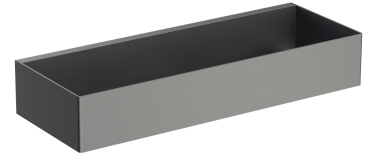

## UNI | shower basket, 30 x 5 x 11 cm

---

Finish: graphite (GR)

A shower basket made of high-quality stainless steel. Its simple design, with precisely engineered drainage holes at the bottom, ensures quick water removal and easy cleaning, while the universal style allows for seamless integration with products from other bathroom accessory collections.

## Specification

---

- stainless steel
- width: 30 cm, height: 5 cm, depth: 11 cm