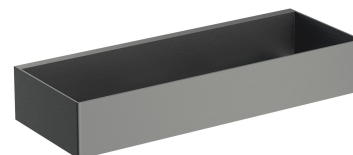

## UNI | shower basket, 30 x 5 x 11 cm

---

### Finish: brushed graphite (GR)

A shower basket made of high-quality stainless steel. Its simple design, with precisely engineered drainage holes at the bottom, ensures quick water removal and easy cleaning, while the universal style allows for seamless integration with products from other bathroom accessory collections.

Graphite is an intriguing finishing in the shade of metallic grey, with a satin, brushed surface.

## Specification

---

- stainless steel
- width: 30 cm, height: 5 cm, depth: 11 cm