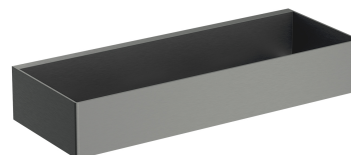

## UNI | shower basket, 30 x 5 x 11 cm

---

Finish: graphite (GR)

A shower basket made of high-quality stainless steel. Its simple design, with precisely engineered drainage holes at the bottom, ensures quick water removal and easy cleaning, while the universal style allows for seamless integration with products from other bathroom accessory collections.

## Specification

---

- stainless steel
- width: 30 cm, height: 5 cm, depth: 11 cm