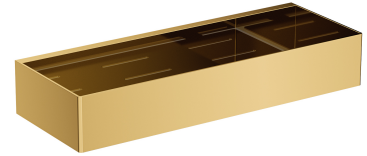

UNI | shower basket, 30 x 5 x 11 cm

Finish: polished gold (GL)

A shower basket made of high-quality stainless steel. Its simple design, with precisely engineered drainage holes at the bottom, ensures quick water removal and easy cleaning, while the universal style allows for seamless integration with products from other bathroom accessory collections.

Gold is a noble finishing in an elegant, light shade and a perfectly smooth and shiny surface. The product is coated using the advanced PVD technology.

Technologies

Fittings and accessories made of high-quality stainless steel are characterized by their perfectly crafted design and exceptional resistance to damage, preserving their appearance even after years of use.

The product is coated using the advanced PVD technology which guarantees the highest possible durability and facilitates cleaning.

Specification

- stainless steel
- width: 30 cm, height: 5 cm, depth: 11 cm