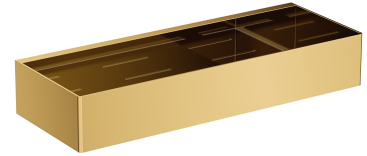

## UNI | shower basket, 30 x 5 x 11 cm

---

### Finish: polished gold (GL)

A shower basket made of high-quality stainless steel. Its simple design, with precisely engineered drainage holes at the bottom, ensures quick water removal and easy cleaning, while the universal style allows for seamless integration with products from other bathroom accessory collections.

Gold is a noble finishing in an elegant, light shade and a perfectly smooth and shiny surface.

## Specification

---

- stainless steel
- width: 30 cm, height: 5 cm, depth: 11 cm