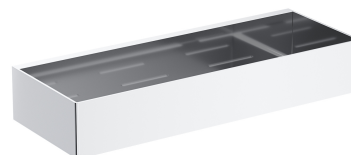

UNI | shower basket, 30 x 5 x 11 cm

Finish: polished chrome (CR)

A shower basket made of high-quality stainless steel. Its simple design, with precisely engineered drainage holes at the bottom, ensures quick water removal and easy cleaning, while the universal style allows for seamless integration with products from other bathroom accessory collections.

Chrome is a versatile finishing in a silvery colour, with the perfectly even and lustrous surface.

Technologies

Fittings and accessories made of high-quality stainless steel are characterized by their perfectly crafted design and exceptional resistance to damage, preserving their appearance even after years of use.

Specification

- stainless steel
- width: 30 cm, height: 5 cm, depth: 11 cm