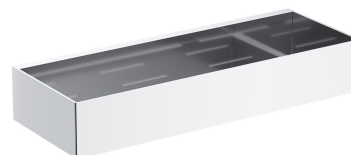

## UNI | shower basket, 30 x 5 x 11 cm

---

### Finish: polished chrome (CR)

A shower basket made of high-quality stainless steel. Its simple design, with precisely engineered drainage holes at the bottom, ensures quick water removal and easy cleaning, while the universal style allows for seamless integration with products from other bathroom accessory collections.

Chrome is a versatile finishing in a silvery colour, with the perfectly even and lustrous surface.

## Specification

---

- stainless steel
- width: 30 cm, height: 5 cm, depth: 11 cm