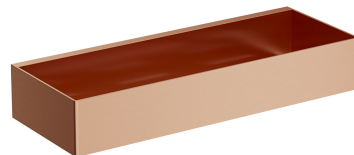

UNI | shower basket, 30 x 5 x 11 cm

Finish: brushed copper (CPB)

A shower basket made of high-quality stainless steel. Its simple design, with precisely engineered drainage holes at the bottom, ensures quick water removal and easy cleaning, while the universal style allows for seamless integration with products from other bathroom accessory collections.

Specification

- stainless steel
- width: 30 cm, height: 5 cm, depth: 11 cm