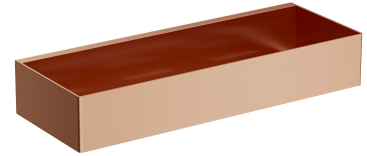

UNI | shower basket, 30 x 5 x 11 cm

Finish: brushed copper (CPB)

A shower basket made of high-quality stainless steel. Its simple design, with precisely engineered drainage holes at the bottom, ensures quick water removal and easy cleaning, while the universal style allows for seamless integration with products from other bathroom accessory collections.

Brushed copper is a sophisticated finish with a warm red-brown hue and a satin surface. The product is coated using the advanced PVD technology.

Technologies

Fittings and accessories made of high-quality stainless steel are characterized by their perfectly crafted design and exceptional resistance to damage, preserving their appearance even after years of use.

The product is coated using the advanced PVD technology which guarantees the highest possible durability and facilitates cleaning.

Specification

- stainless steel
- width: 30 cm, height: 5 cm, depth: 11 cm