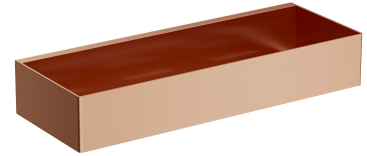

## UNI | shower basket, 30 x 5 x 11 cm

---

### Finish: brushed copper (CPB)

A shower basket made of high-quality stainless steel. Its simple design, with precisely engineered drainage holes at the bottom, ensures quick water removal and easy cleaning, while the universal style allows for seamless integration with products from other bathroom accessory collections.

Brushed copper is a sophisticated finish with a warm red-brown hue and a satin surface.

## Specification

---

- stainless steel
- width: 30 cm, height: 5 cm, depth: 11 cm