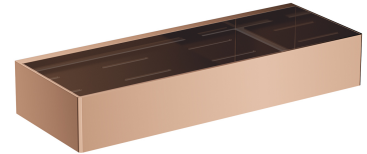

UNI | shower basket, 30 x 5 x 11 cm

Finish: polished copper (CP)

A shower basket made of high-quality stainless steel. Its simple design, with precisely engineered drainage holes at the bottom, ensures quick water removal and easy cleaning, while the universal style allows for seamless integration with products from other bathroom accessory collections.

Copper is a sophisticated finish with a warm red-brown hue and a perfectly smooth, lustrous surface. The product is coated using the advanced PVD technology.

Technologies

Fittings and accessories made of high-quality stainless steel are characterized by their perfectly crafted design and exceptional resistance to damage, preserving their appearance even after years of use.

The product is coated using the advanced PVD technology which guarantees the highest possible durability and facilitates cleaning.

Specification

- stainless steel
- width: 30 cm, height: 5 cm, depth: 11 cm