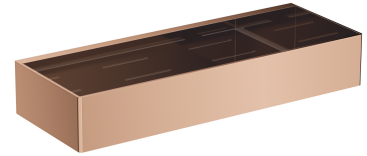

UNI | shower basket, 30 x 5 x 11 cm

Finish: polished copper (CP)

A shower basket made of high-quality stainless steel. Its simple design, with precisely engineered drainage holes at the bottom, ensures quick water removal and easy cleaning, while the universal style allows for seamless integration with products from other bathroom accessory collections.

Copper is a sophisticated finish with a warm red-brown hue and a perfectly smooth, lustrous surface.

Technologies

Fittings and accessories made of high-quality stainless steel are characterized by their perfectly crafted design and exceptional resistance to damage, preserving their appearance even after years of use.

The product is coated using the advanced PVD technology which guarantees the highest possible durability and facilitates cleaning.

Specification

- stainless steel
- width: 30 cm, height: 5 cm, depth: 11 cm