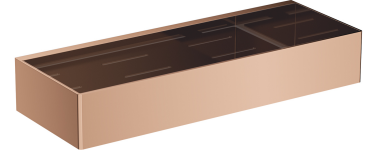

## UNI | shower basket, 30 x 5 x 11 cm

---

### Finish: polished copper (CP)

A shower basket made of high-quality stainless steel. Its simple design, with precisely engineered drainage holes at the bottom, ensures quick water removal and easy cleaning, while the universal style allows for seamless integration with products from other bathroom accessory collections.

Copper is a sophisticated finish with a warm red-brown hue and a perfectly smooth, lustrous surface. The product is coated using the advanced PVD technology.

## Specification

---

- stainless steel
- width: 30 cm, height: 5 cm, depth: 11 cm