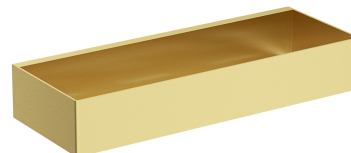

UNI | shower basket, 30 x 5 x 11 cm

Finish: brushed brass (BSB)

A shower basket made of high-quality stainless steel. Its simple design, with precisely engineered drainage holes at the bottom, ensures quick water removal and easy cleaning, while the universal style allows for seamless integration with products from other bathroom accessory collections.

Brushed brass is a sophisticated finish with a cool gold hue and satin brushed surface. The product is coated using the advanced PVD technology.

Technologies

Fittings and accessories made of high-quality stainless steel are characterized by their perfectly crafted design and exceptional resistance to damage, preserving their appearance even after years of use.

The product is coated using the advanced PVD technology which guarantees the highest possible durability and facilitates cleaning.

Specification

- stainless steel
- width: 30 cm, height: 5 cm, depth: 11 cm