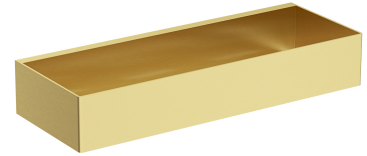

UNI | shower basket, 30 x 5 x 11 cm

Finish: brushed brass (BSB)

A shower basket made of high-quality stainless steel. Its simple design, with precisely engineered drainage holes at the bottom, ensures quick water removal and easy cleaning, while the universal style allows for seamless integration with products from other bathroom accessory collections.

Brushed brass is a sophisticated finish with a cool gold hue and satin brushed surface. The product is coated using the advanced PVD technology.

Technologies

Fittings and accessories made of high-quality stainless steel are characterized by their perfectly crafted design and exceptional resistance to damage, preserving their appearance even after years of use.

The product is coated using the advanced PVD technology which guarantees the highest possible durability and facilitates cleaning.

Specification

- stainless steel
- width: 30 cm, height: 5 cm, depth: 11 cm