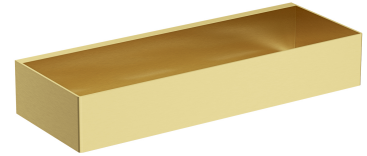

UNI | shower basket, 30 x 5 x 11 cm

Finish: brushed brass (BSB)

A shower basket made of high-quality stainless steel. Its simple design, with precisely engineered drainage holes at the bottom, ensures quick water removal and easy cleaning, while the universal style allows for seamless integration with products from other bathroom accessory collections.

Specification

- stainless steel
- width: 30 cm, height: 5 cm, depth: 11 cm