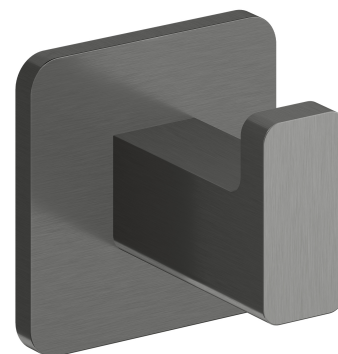

## NELSON | hook

---

**Finish: brushed graphite (GR)**

NELSON accessories collection stands out thanks to its modern geometric form and a friendly and gentle line. The design is based on right angles, softened with a streamlined shape of gently rounded edges.

Graphite is an intriguing finishing in the shade of metallic grey, with a satin, brushed surface.

## Technologies

---

The product is made of high quality A-grade brass.

## Specification

---

- brass
- width: 5 cm
- height: 5 cm
- distance from the wall: 4 cm