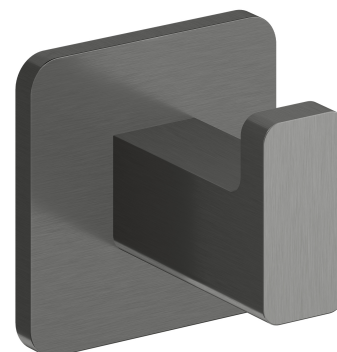

NELSON | hook

Finish: brushed graphite (GR)

NELSON accessories collection stands out thanks to its modern geometric form and a friendly and gentle line. The design is based on right angles, softened with a streamlined shape of gently rounded edges.

Graphite is an intriguing finishing in the shade of metallic grey, with a satin, brushed surface.

Technologies

The product is made of high quality A-grade brass.

Specification

- brass
- width: 5 cm
- height: 5 cm
- distance from the wall: 4 cm