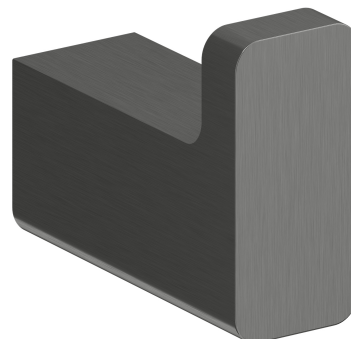

NELSON | hook

Finish: brushed graphite (GR)

NELSON accessories collection stands out thanks to its modern geometric form and a friendly and gentle line. The design is based on right angles, softened with a streamlined shape of gently rounded edges.

Graphite is an intriguing finishing in the shade of metallic grey, with a satin, brushed surface.

Technologies

The product is made of high quality A-grade brass.

Specification

- brass
- width: 2 cm
- height: 3 cm
- distance from the wall: 4 cm