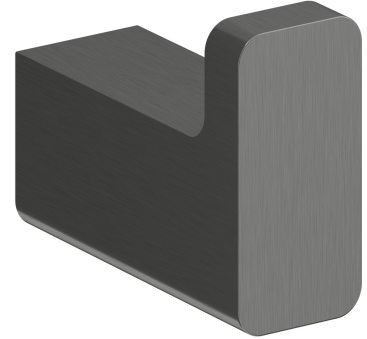

NELSON | hook

Finish: brushed graphite (GR)

NELSON accessories collection stands out thanks to its modern geometric form and a friendly and gentle line. The design is based on right angles, softened with a streamlined shape of gently rounded edges.

Graphite is an intriguing finishing in the shade of metallic grey, with a satin, brushed surface.

Technologies

The product is made of high quality A-grade brass.

Specification

- brass
- width: 2 cm
- height: 3 cm
- distance from the wall: 4 cm