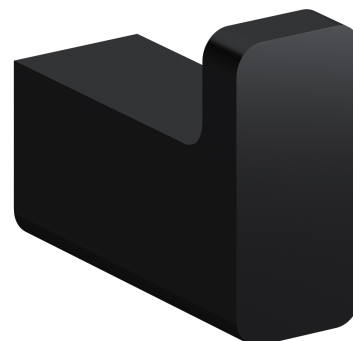

## NELSON | hook

---

Finish: matt black (BLM)

NELSON accessories collection stands out thanks to its modern geometric form and a friendly and gentle line. The design is based on right angles, softened with a streamlined shape of gently rounded edges.

Matt black is an expressive finishing with a velvety to the touch surface.

## Specification

---

- brass
- width: 2 cm
- height: 3 cm
- distance from the wall: 4 cm