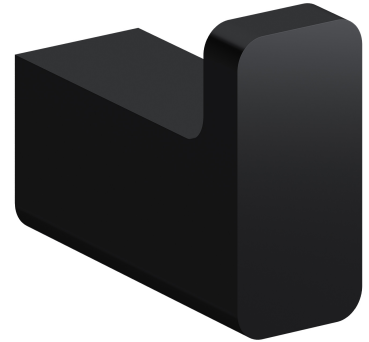

NELSON | hook

Finish: matt black (BLM)

NELSON accessories collection stands out thanks to its modern geometric form and a friendly and gentle line. The design is based on right angles, softened with a streamlined shape of gently rounded edges.

Matt black is an expressive finishing with a velvety to the touch surface.

Technologies

The product is made of high quality A-grade brass.

Specification

- brass
- width: 2 cm
- height: 3 cm
- distance from the wall: 4 cm