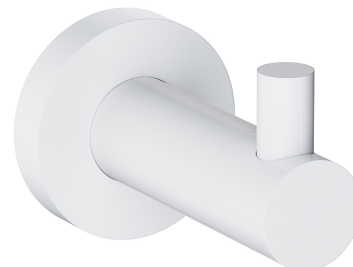

MODERN PROJECT | hook

Finish: matt white (WM)

MODERN PROJECT accessories collection has a solid clean form and minimalist design. The perfectly defined, circle-based shapes give the collection a timeless and modern look.

White matt is a subtle finish with a velvety to the touch surface.

Technologies

The product is made of high quality A-grade brass.

Specification

- brass
- width: 4 cm, height: 5 cm, distance from the wall: 6 cm