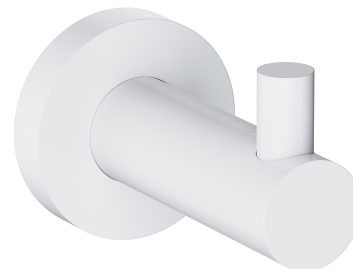

MODERN PROJECT | hook

Finish: matt white (WM)

MODERN PROJECT accessories collection has a solid clean form and minimalist design. The perfectly defined, circle-based shapes give the collection a timeless and modern look.

White matt is a subtle finish with a velvety to the touch surface.

Technologies

The product is made of high quality A-grade brass.

Specification

- brass
- width: 4 cm, height: 5 cm, distance from the wall: 6 cm