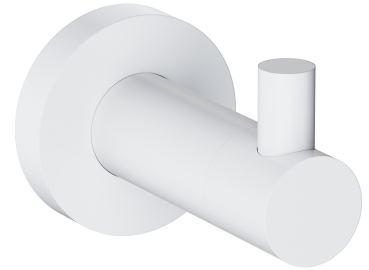

## MODERN PROJECT | hook

---

Finish: matt white (WM)

MODERN PROJECT accessories collection has a solid clean form and minimalist design. The perfectly defined, circle-based shapes give the collection a timeless and modern look.

White matt is a subtle finish with a velvety to the touch surface.

## Technologies

---

The product is made of high quality A-grade brass.

## Specification

---

- brass
- width: 4 cm, height: 5 cm, distance from the wall: 6 cm