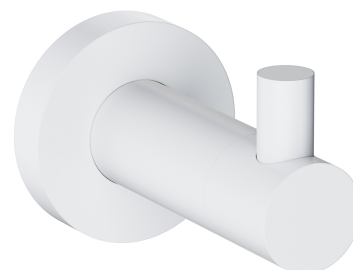

## MODERN PROJECT | hook

---

Finish: matt white (WM)

MODERN PROJECT accessories collection has a solid clean form and minimalist design. The perfectly defined, circle-based shapes give the collection a timeless and modern look.

White matt is a subtle finish with a velvety to the touch surface.

## Technologies

---

The product is made of high quality A-grade brass.

## Specification

---

- brass
- width: 4 cm, height: 5 cm, distance from the wall: 6 cm