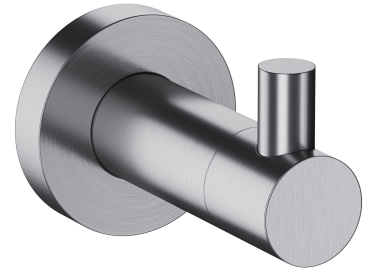

## MODERN PROJECT | hook

---

Finish: brushed nickel (NI)

MODERN PROJECT accessories collection has a solid clean form and minimalist design. The perfectly defined, circle-based shapes give the collection a timeless and modern look.

Nickel is an industrial finishing in a silvery colour, with a satin, brushed surface.

## Technologies

---

The product is made of high quality A-grade brass.

## Specification

---

- brass
- width: 4 cm, height: 5 cm, distance from the wall: 6 cm