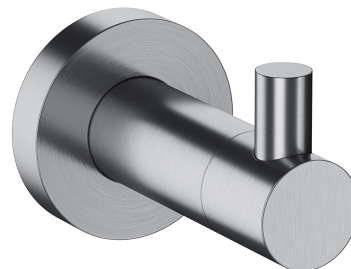

## MODERN PROJECT | hook

---

Finish: nickel (NI)

MODERN PROJECT accessories collection has a solid clean form and minimalist design. The perfectly defined, circle-based shapes give the collection a timeless and modern look.

Nickel is an industrial finishing in a silvery colour, with a satin, brushed surface.

## Technologies

---

The product is made of high quality A-grade brass.

Dziesięć lat gwarancji na szczelność korpusu w bateriach łazienkowych.

## Specification

---

- brass
- width: 4 cm, height: 5 cm, distance from the wall: 6 cm