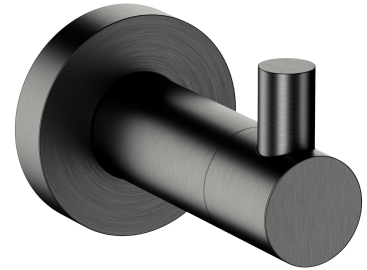

MODERN PROJECT | hook

Finish: brushed graphite (GR)

MODERN PROJECT accessories collection has a solid clean form and minimalist design. The perfectly defined, circle-based shapes give the collection a timeless and modern look.

Graphite is an intriguing finishing in the shade of metallic grey, with a satin, brushed surface.

Technologies

The product is made of high quality A-grade brass.

Specification

- brass
- width: 4 cm, height: 5 cm, distance from the wall: 6 cm