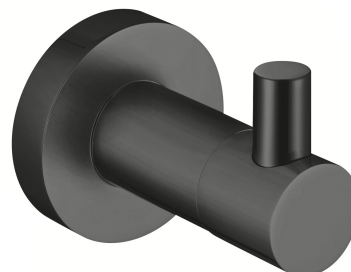

## MODERN PROJECT | hook

---

### Finish: graphite (GR)

MODERN PROJECT accessories collection has a solid clean form and minimalist design. The perfectly defined, circle-based shapes give the collection a timeless and modern look.

Graphite is an intriguing finishing in the shade of metallic grey, with a satin, brushed surface.

## Technologies

---

The product is made of high quality A-grade brass.

## Specification

---

- brass
- width: 4 cm, height: 5 cm, distance from the wall: 6 cm