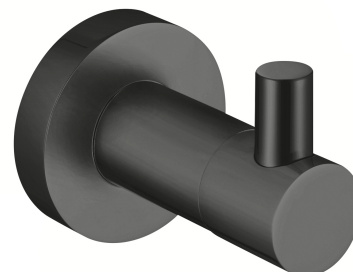

MODERN PROJECT | hook

Finish: graphite (GR)

MODERN PROJECT accessories collection has a solid clean form and minimalist design. The perfectly defined, circle-based shapes give the collection a timeless and modern look.

Graphite is an intriguing finishing in the shade of metallic grey, with a satin, brushed surface.

Technologies

The product is made of high quality A-grade brass.

Specification

- brass
- width: 4 cm, height: 5 cm, distance from the wall: 6 cm