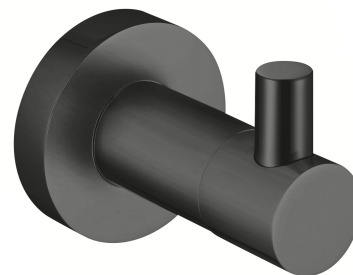

MODERN PROJECT | hook

Finish: brushed graphite (GR)

MODERN PROJECT accessories collection has a solid clean form and minimalist design. The perfectly defined, circle-based shapes give the collection a timeless and modern look.

Graphite is an intriguing finishing in the shade of metallic grey, with a satin, brushed surface.

Technologies

The product is made of high quality A-grade brass.

Specification

- brass
- width: 4 cm, height: 5 cm, distance from the wall: 6 cm