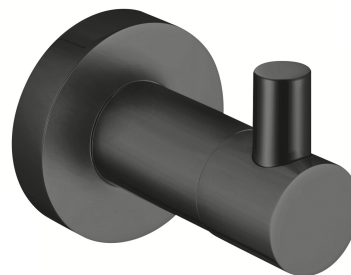

MODERN PROJECT | hook

Finish: brushed graphite (GR)

MODERN PROJECT accessories collection has a solid clean form and minimalist design. The perfectly defined, circle-based shapes give the collection a timeless and modern look.

Graphite is an intriguing finishing in the shade of metallic grey, with a satin, brushed surface.

Technologies

The product is made of high quality A-grade brass.

Specification

- brass
- width: 4 cm, height: 5 cm, distance from the wall: 6 cm