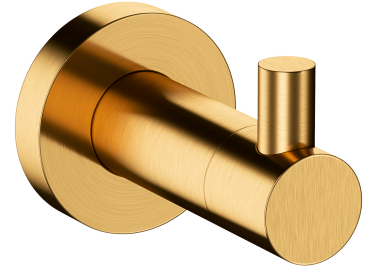

## MODERN PROJECT | hook

---

### Finish: brushed gold (GLB)

MODERN PROJECT accessories collection has a solid clean form and minimalist design. The perfectly defined, circle-based shapes give the collection a timeless and modern look.

Brushed gold is a noble finishing in an elegant shade, with a contemporary, satin surface. The product is coated using the advanced PVD technology.

## Specification

---

- brass
- width: 4 cm, height: 5 cm, distance from the wall: 6 cm