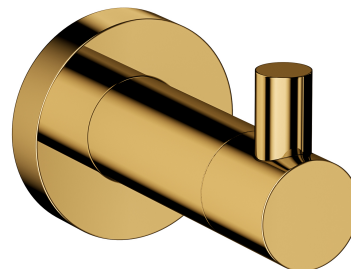

## MODERN PROJECT | hook

---

Finish: polished gold (GL)

MODERN PROJECT accessories collection has a solid clean form and minimalist design. The perfectly defined, circle-based shapes give the collection a timeless and modern look.

Gold is a noble finishing in an elegant, light shade and a perfectly smooth and shiny surface. The product is coated using the advanced PVD technology.

## Technologies

---

The product is coated using the advanced PVD technology which guarantees the highest possible durability and facilitates cleaning.

The product is made of high quality A-grade brass.

## Specification

---

- brass
- width: 4 cm, height: 5 cm, distance from the wall: 6 cm