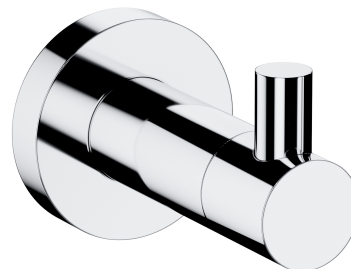

MODERN PROJECT | hook

Finish: chrome (CR)

MODERN PROJECT accessories collection has a solid clean form and minimalist design. The perfectly defined, circle-based shapes give the collection a timeless and modern look.

Chrome is a versatile finishing in a silvery colour, with the perfectly even and lustrous surface.

Technologies

The product is coated using the advanced electroplating technology which guarantees durability, offers good resistance to mechanical damage and facilitates cleaning.

The product is made of high quality A-grade brass.

Dziesięć lat gwarancji na szczelność korpusu w bateriach łazienkowych.

Specification

- brass
- width: 4 cm, height: 5 cm, distance from the wall: 6 cm