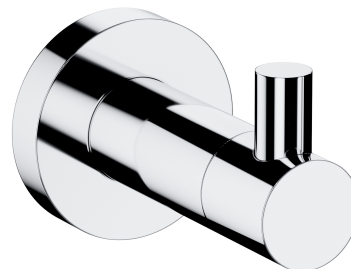

MODERN PROJECT | hook

Finish: polished chrome (CR)

MODERN PROJECT accessories collection has a solid clean form and minimalist design. The perfectly defined, circle-based shapes give the collection a timeless and modern look.

Chrome is a versatile finishing in a silvery colour, with the perfectly even and lustrous surface.

Technologies

The product's coating, made using advanced galvanization technology, is durable and easy to clean.

The product is made of high quality A-grade brass.

Specification

- brass
- width: 4 cm, height: 5 cm, distance from the wall: 6 cm