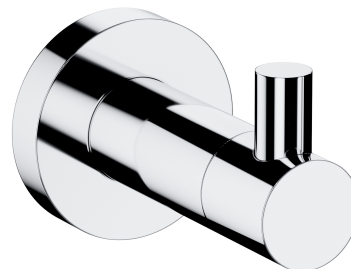

## MODERN PROJECT | hook

---

Finish: polished chrome (CR)

MODERN PROJECT accessories collection has a solid clean form and minimalist design. The perfectly defined, circle-based shapes give the collection a timeless and modern look.

Chrome is a versatile finishing in a silvery colour, with the perfectly even and lustrous surface.

## Specification

---

- brass
- width: 4 cm, height: 5 cm, distance from the wall: 6 cm