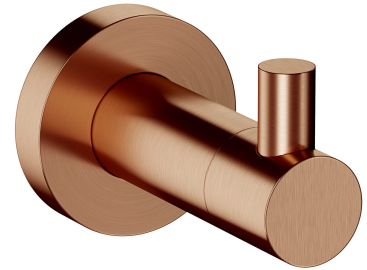

### Finish: brushed copper (CPB)

MODERN PROJECT accessories collection has a solid clean form and minimalist design. The perfectly defined, circle-based shapes give the collection a timeless and modern look.

Brushed copper is a sophisticated finish with a warm red-brown hue and a satin surface. The product is coated using advanced PVD technology.

## Technologies

---

The product is coated using the advanced PVD technology which guarantees highest possible durability, offers exceptional resistance to damage and facilitates cleaning.

The product is made of high quality A-grade brass.

## Specification

---

- brass
- width: 4 cm, height: 5 cm, distance from the wall: 6 cm