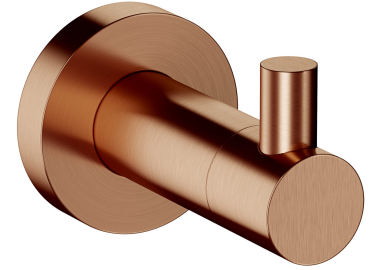

MODERN PROJECT | hook

Finish: brushed copper (CPB)

MODERN PROJECT accessories collection has a solid clean form and minimalist design. The perfectly defined, circle-based shapes give the collection a timeless and modern look.

Brushed copper is a sophisticated finish with a warm red-brown hue and a satin surface. The product is coated using advanced PVD technology.

Technologies

The product is coated using the advanced PVD technology which guarantees highest possible durability, offers exceptional resistance to damage and facilitates cleaning.

The product is made of high quality A-grade brass.

Specification

- brass
- width: 4 cm, height: 5 cm, distance from the wall: 6 cm