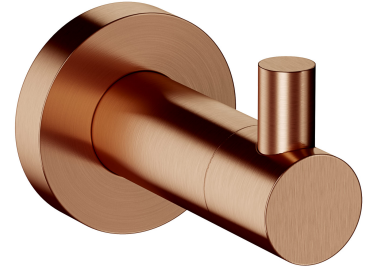

MODERN PROJECT | hook

Finish: brushed copper (CPB)

MODERN PROJECT accessories collection has a solid clean form and minimalist design. The perfectly defined, circle-based shapes give the collection a timeless and modern look.

Brushed copper is a sophisticated finish with a warm red-brown hue and a satin surface. The product is coated using advanced PVD technology.

Technologies

The product is coated using the advanced PVD technology which guarantees highest possible durability, offers exceptional resistance to damage and facilitates cleaning.

The product is made of high quality A-grade brass.

Specification

- brass
- width: 4 cm, height: 5 cm, distance from the wall: 6 cm