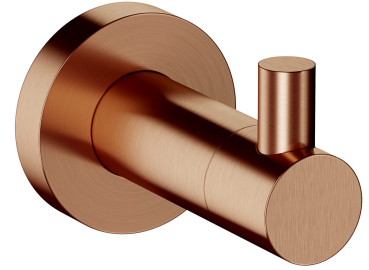

MODERN PROJECT | hook

Finish: brushed copper (CPB)

MODERN PROJECT accessories collection has a solid clean form and minimalist design. The perfectly defined, circle-based shapes give the collection a timeless and modern look.

Brushed copper is a sophisticated finish with a warm red-brown hue and a satin surface. The product is coated using advanced PVD technology.

Technologies

The product is coated using the advanced PVD technology which guarantees the highest possible durability and facilitates cleaning.

The product is made of high quality A-grade brass.

Specification

- brass
- width: 4 cm, height: 5 cm, distance from the wall: 6 cm