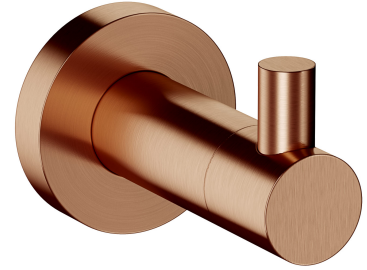

MODERN PROJECT | hook

Finish: brushed copper (CPB)

MODERN PROJECT accessories collection has a solid clean form and minimalist design. The perfectly defined, circle-based shapes give the collection a timeless and modern look.

Brushed copper is a sophisticated finish with a warm red-brown hue and a satin surface. The product is coated using advanced PVD technology.

Technologies

The product is coated using the advanced PVD technology which guarantees the highest possible durability and facilitates cleaning.

The product is made of high quality A-grade brass.

Specification

- brass
- width: 4 cm, height: 5 cm, distance from the wall: 6 cm