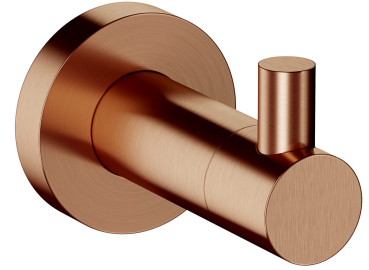

## MODERN PROJECT | hook

---

### Finish: brushed copper (CPB)

MODERN PROJECT accessories collection has a solid clean form and minimalist design. The perfectly defined, circle-based shapes give the collection a timeless and modern look.

Brushed copper is a sophisticated finish with a warm red-brown hue and a satin surface. The product is coated using advanced PVD technology.

## Specification

---

- brass
- width: 4 cm, height: 5 cm, distance from the wall: 6 cm