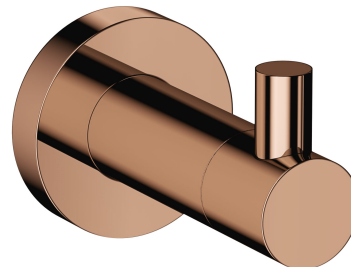

MODERN PROJECT | hook

Finish: copper (CP)

MODERN PROJECT accessories collection has a solid clean form and minimalist design. The perfectly defined, circle-based shapes give the collection a timeless and modern look.

Copper is a sophisticated finish with a warm red-brown hue and a perfectly smooth, lustrous surface. The product is coated using advanced PVD technology.

Technologies

The product is coated using the advanced PVD technology which guarantees highest possible durability, offers exceptional resistance to damage and facilitates cleaning.

The product is made of high quality A-grade brass.

Dziesięć lat gwarancji na szczelność korpusu w bateriach łazienkowych.

Specification

- brass
- width: 4 cm, height: 5 cm, distance from the wall: 6 cm