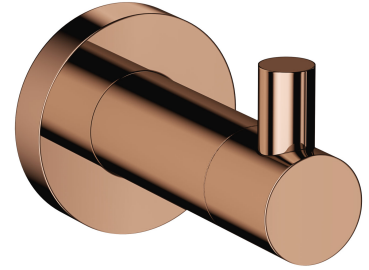

## MODERN PROJECT | hook

---

### Finish: copper (CP)

MODERN PROJECT accessories collection has a solid clean form and minimalist design. The perfectly defined, circle-based shapes give the collection a timeless and modern look.

Copper is a sophisticated finish with a warm red-brown hue and a perfectly smooth, lustrous surface. The product is coated using advanced PVD technology.

## Technologies

---

The product is coated using the advanced PVD technology which guarantees the highest possible durability and facilitates cleaning.

The product is made of high quality A-grade brass.

## Specification

---

- brass
- width: 4 cm, height: 5 cm, distance from the wall: 6 cm