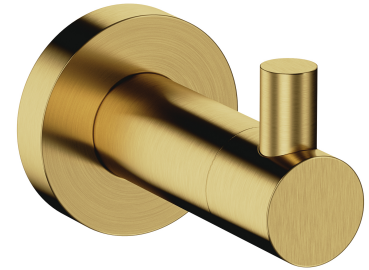

MODERN PROJECT | hook

Finish: brushed brass (BSB)

MODERN PROJECT accessories collection has a solid clean form and minimalist design. The perfectly defined, circle-based shapes give the collection a timeless and modern look.

Brushed brass is a sophisticated finish with a cool gold hue and satin brushed surface. The product is coated using the advanced PVD technology.

Technologies

The product is coated using the advanced PVD technology which guarantees highest possible durability, offers exceptional resistance to damage and facilitates cleaning.

The product is made of high quality A-grade brass.

Specification

- brass
- width: 4 cm, height: 5 cm, distance from the wall: 6 cm