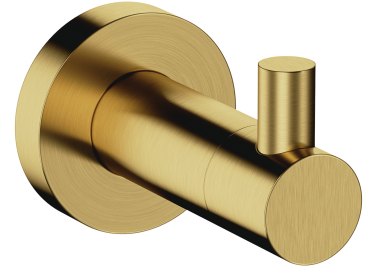

MODERN PROJECT | hook

Finish: brushed brass (BSB)

MODERN PROJECT accessories collection has a solid clean form and minimalist design. The perfectly defined, circle-based shapes give the collection a timeless and modern look.

Brushed brass is a sophisticated finish with a cool gold hue and satin brushed surface. The product is coated using the advanced PVD technology.

Technologies

The product is coated using the advanced PVD technology which guarantees the highest possible durability and facilitates cleaning.

The product is made of high quality A-grade brass.

Specification

- brass
- width: 4 cm, height: 5 cm, distance from the wall: 6 cm