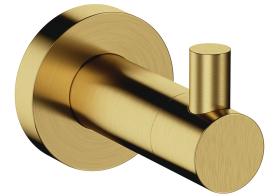

MODERN PROJECT | hook

Finish: brushed brass (BSB)

MODERN PROJECT accessories collection has a solid clean form and minimalist design. The perfectly defined, circle-based shapes give the collection a timeless and modern look.

Brushed brass is a sophisticated finish with a cool gold hue and satin brushed surface. The product is coated using the advanced PVD technology.

Technologies

The product is coated using the advanced PVD technology which guarantees highest possible durability, offers exceptional resistance to damage and facilitates cleaning.

The product is made of high quality A-grade brass.

Dziesięć lat gwarancji na szczelność korpusu w bateriach łazienkowych.

Specification

- brass
- width: 4 cm, height: 5 cm, distance from the wall: 6 cm