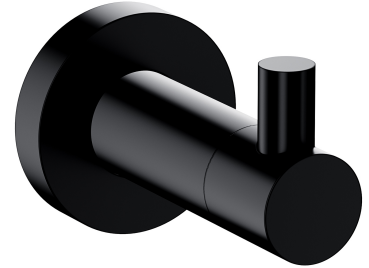

MODERN PROJECT | hook

Finish: matt black (BLM)

MODERN PROJECT accessories collection has a solid clean form and minimalist design. The perfectly defined, circle-based shapes give the collection a timeless and modern look.

Matt black is an expressive finishing with a velvety to the touch surface.

Technologies

The product is made of high quality A-grade brass.

Specification

- brass
- width: 4 cm, height: 5 cm, distance from the wall: 6 cm