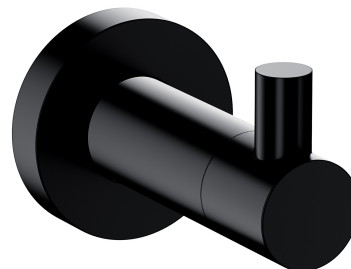

## MODERN PROJECT | hook

---

Finish: matt black (BLM)

MODERN PROJECT accessories collection has a solid clean form and minimalist design. The perfectly defined, circle-based shapes give the collection a timeless and modern look.

Matt black is an expressive finishing with a velvety to the touch surface.

## Technologies

---

The product is made of high quality A-grade brass.

## Specification

---

- brass
- width: 4 cm, height: 5 cm, distance from the wall: 6 cm