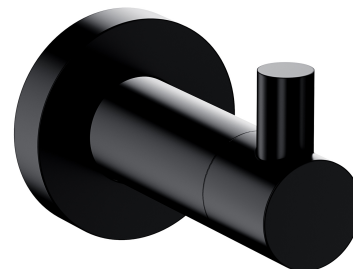

## MODERN PROJECT | hook

---

Finish: matt black (BLM)

MODERN PROJECT accessories collection has a solid clean form and minimalist design. The perfectly defined, circle-based shapes give the collection a timeless and modern look.

Matt black is an expressive finishing with a velvety to the touch surface.

## Technologies

---

The product is made of high quality A-grade brass.

## Specification

---

- brass
- width: 4 cm, height: 5 cm, distance from the wall: 6 cm