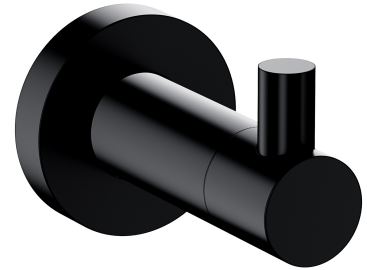

## MODERN PROJECT | hook

---

Finish: matt black (BLM)

MODERN PROJECT accessories collection has a solid clean form and minimalist design. The perfectly defined, circle-based shapes give the collection a timeless and modern look.

Matt black is an expressive finishing with a velvety to the touch surface.

## Technologies

---

The product is made of high quality A-grade brass.

## Specification

---

- brass
- width: 4 cm, height: 5 cm, distance from the wall: 6 cm