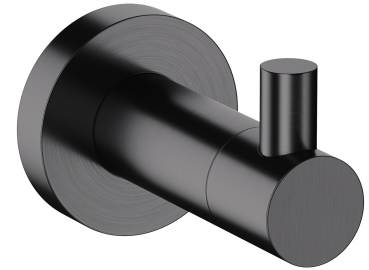

## MODERN PROJECT | hook

---

Finish: anthracite (AT)

## Technologies

---

The product is coated using the advanced PVD technology which guarantees highest possible durability, offers exceptional resistance to damage and facilitates cleaning.

The product is made of high quality A-grade brass.

## Specification

---

- brass
- width: 4 cm, height: 5 cm, distance from the wall: 6 cm