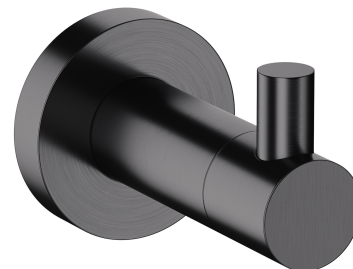

MODERN PROJECT | hook

Finish: brushed anthracite (AT)

Technologies

The product is coated using the advanced PVD technology which guarantees the highest possible durability and facilitates cleaning.

The product is made of high quality A-grade brass.

Specification

- brass
- width: 4 cm, height: 5 cm, distance from the wall: 6 cm