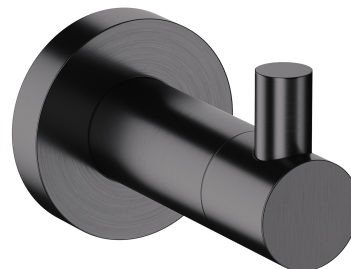

MODERN PROJECT | hook

Finish: brushed anthracite (AT)

MODERN PROJECT accessories collection has a solid clean form and minimalist design. The perfectly defined, circle-based shapes give the collection a timeless and modern look.

Anthracite is a modern finishing in a deep metallic shade, with a satin, brushed surface. The product is coated using the advanced PVD technology.

Technologies

The product is coated using the advanced PVD technology which guarantees the highest possible durability and facilitates cleaning.

The product is made of high quality A-grade brass.

Specification

- brass
- width: 4 cm, height: 5 cm, distance from the wall: 6 cm