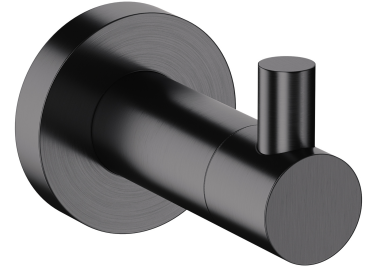

MODERN PROJECT | hook

Finish: brushed anthracite (AT)

MODERN PROJECT accessories collection has a solid clean form and minimalist design. The perfectly defined, circle-based shapes give the collection a timeless and modern look.

Anthracite is a modern finishing in a deep metallic shade, with a satin, brushed surface. The product is coated using the advanced PVD technology.

Technologies

The product is coated using the advanced PVD technology which guarantees the highest possible durability and facilitates cleaning.

The product is made of high quality A-grade brass.

Specification

- brass
- width: 4 cm, height: 5 cm, distance from the wall: 6 cm