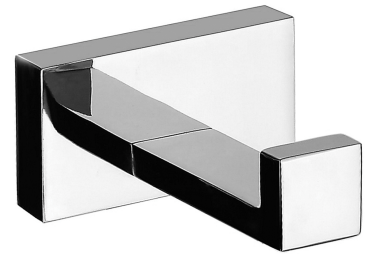

LUGANO | hook

Finish: polished chrome (CR)

LUGANO accessories collection displays a modern and versatile style. A distinctive line and a strong form give the collection its expressive look.

Chrome is a versatile finishing in a silvery colour, with the perfectly even and lustrous surface.

Technologies

The product's coating, made using advanced galvanization technology, is durable and easy to clean.

The product is made of high quality A-grade brass.

Specification

- brass
- width: 5 cm, height: 3 cm, distance from the wall: 6 cm