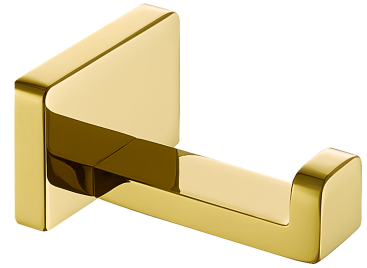

DARLING | hook

Finish: polished gold (GL)

DARLING accessories collection delights with an impeccable design and its perfect workmanship. It owes its unique character to a precisely defined silhouette with a distinctive line softened by subtle curves.

Gold is a noble finishing in an elegant, light shade and a perfectly smooth and shiny surface.

Technologies

The product is coated using the advanced PVD technology which guarantees the highest possible durability and facilitates cleaning.

Specification

- brass
- width: 5 cm, height: 3 cm, distance from the wall: 6 cm