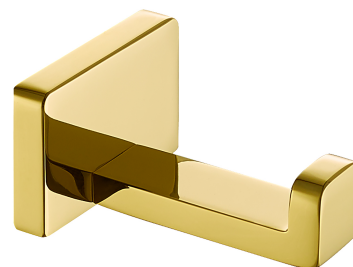

DARLING | hook

Finish: gold (GL)

DARLING accessories collection delights with an impeccable design and its perfect workmanship. It owes its unique character to a precisely defined silhouette with a distinctive line softened by subtle curves.

Gold is a noble finishing in an elegant, light shade and a perfectly smooth and shiny surface.

Technologies

The product is coated using the advanced PVD technology which guarantees highest possible durability, offers exceptional resistance to damage and facilitates cleaning.

Dziesięć lat gwarancji na szczelność korpusu w bateriach łazienkowych.

Specification

- brass
- width: 5 cm, height: 3 cm, distance from the wall: 6 cm