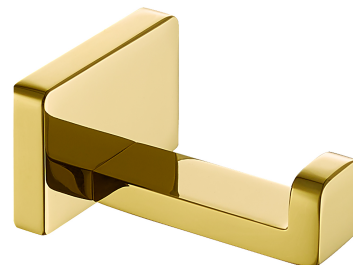

## DARLING | hook

---

Finish: polished gold (GL)

DARLING accessories collection delights with an impeccable design and its perfect workmanship. It owes its unique character to a precisely defined silhouette with a distinctive line softened by subtle curves.

Gold is a noble finishing in an elegant, light shade and a perfectly smooth and shiny surface.

## Specification

---

- brass
- width: 5 cm, height: 3 cm, distance from the wall: 6 cm