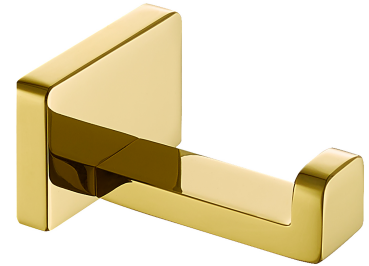

## DARLING | hook

---

Finish: polished gold (GL)

DARLING accessories collection delights with an impeccable design and its perfect workmanship. It owes its unique character to a precisely defined silhouette with a distinctive line softened by subtle curves.

Gold is a noble finishing in an elegant, light shade and a perfectly smooth and shiny surface.

## Specification

---

- brass
- width: 5 cm, height: 3 cm, distance from the wall: 6 cm