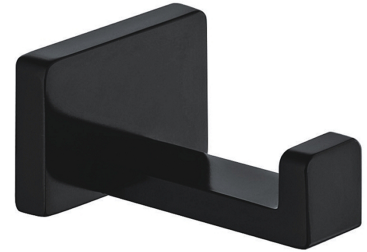

## DARLING | hook

---

**Finish: semi-matt black (BLH)**

DARLING accessories collection delights with an impeccable design and its perfect workmanship. It owes its unique character to a precisely defined silhouette with a distinctive line softened by subtle curves.

Black is an expressive, dark finishing, with a perfectly smooth, satin surface.

## Technologies

---

The product is made of high quality A-grade brass.

## Specification

---

- brass
- width: 5 cm, height: 3 cm, distance from the wall: 6 cm