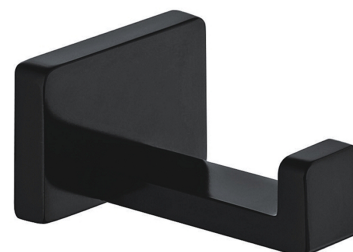

## DARLING | hook

---

**Finish: semi-matt black (BLH)**

DARLING accessories collection delights with an impeccable design and its perfect workmanship. It owes its unique character to a precisely defined silhouette with a distinctive line softened by subtle curves.

Black is an expressive, dark finishing, with a perfectly smooth, satin surface.

## Technologies

---

The product is made of high quality A-grade brass.

## Specification

---

- brass
- width: 5 cm, height: 3 cm, distance from the wall: 6 cm