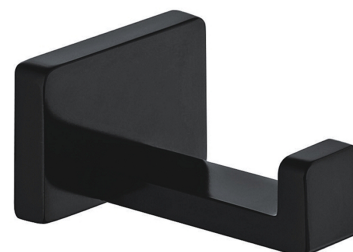

DARLING | hook

Finish: semi-matt black (BLH)

DARLING accessories collection delights with an impeccable design and its perfect workmanship. It owes its unique character to a precisely defined silhouette with a distinctive line softened by subtle curves.

Black is an expressive, dark finishing, with a perfectly smooth, satin surface.

Technologies

The product is made of high quality A-grade brass.

Specification

- brass
- width: 5 cm, height: 3 cm, distance from the wall: 6 cm