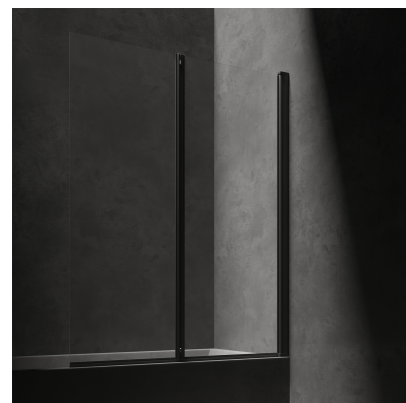

KINGSTON | double panel bath screen, 120 cm

Finish: matt black / transparent (BLMTR)

Certificates: European Declaration of Performance (CE marking)

Technologies

Tempered safety glass with the innovative 3M™ EASY CLEAN coating prevents water and dirt build-up and is easy to clean.

Thanks to the DUAL MOUNT system, the bath screen may be installed on either side.

Flow characteristics

- working pressure 1-5 bar

Specification

- width: 120 cm
- height: 150 cm
- opening to both sides
- tempered safety glass, thickness: 5 mm
- special hinges with a lifting system
- aluminium profile