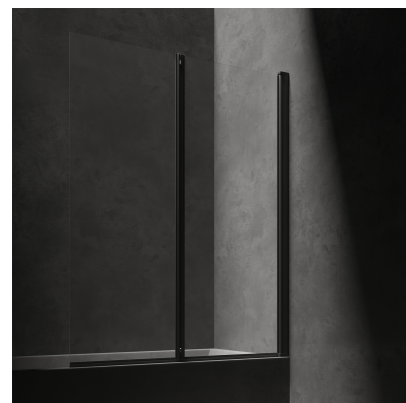

KINGSTON | double panel bath screen, 120 cm

Finish: matt black / transparent glass (BLMTR)

Certificates: European Declaration of Performance (CE marking)

Technologies

Tempered safety glass with the innovative 3M™ EASY CLEAN coating prevents water and dirt build-up and is easy to clean.

Thanks to the DUAL MOUNT system, the bath screen may be installed on either side.

Flow characteristics

- working pressure 1-5 bar

Specification

- width: 120 cm
- height: 150 cm
- opening to both sides
- tempered safety glass, thickness: 5 mm
- special hinges with a lifting system
- aluminium profile