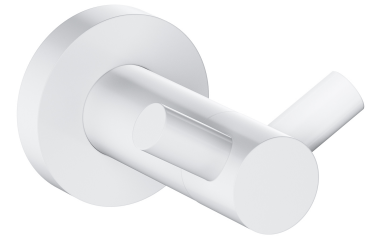

## MODERN PROJECT | double hook

---

Finish: matt white (WM)

MODERN PROJECT accessories collection has a solid clean form and minimalist design. The perfectly defined, circle-based shapes give the collection a timeless and modern look.

White matt is a subtle finish with a velvety to the touch surface.

## Technologies

---

The product is made of high quality A-grade brass.

## Specification

---

- brass
- width: 6 cm, height: 4 cm, distance from the wall: 7 cm