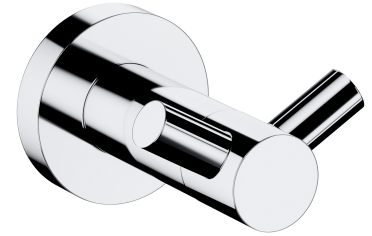

MODERN PROJECT | double hook

Finish: polished chrome (CR)

MODERN PROJECT accessories collection has a solid clean form and minimalist design. The perfectly defined, circle-based shapes give the collection a timeless and modern look.

Chrome is a versatile finishing in a silvery colour, with the perfectly even and lustrous surface.

Technologies

The product's coating, made using advanced galvanization technology, is durable and easy to clean.

The product is made of high quality A-grade brass.

Specification

- double
- brass
- width: 6 cm, height: 4 cm, distance from the wall: 7 cm