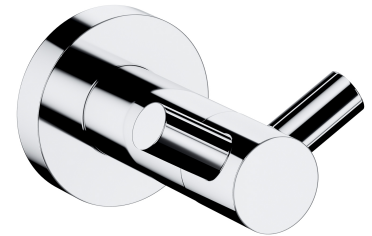

MODERN PROJECT | double hook

Finish: polished chrome (CR)

MODERN PROJECT accessories collection has a solid clean form and minimalist design. The perfectly defined, circle-based shapes give the collection a timeless and modern look.

Chrome is a versatile finishing in a silvery colour, with the perfectly even and lustrous surface.

Technologies

The product's coating, made using advanced galvanization technology, is durable and easy to clean.

The product is made of high quality A-grade brass.

Specification

- double
- brass
- width: 6 cm, height: 4 cm, distance from the wall: 7 cm