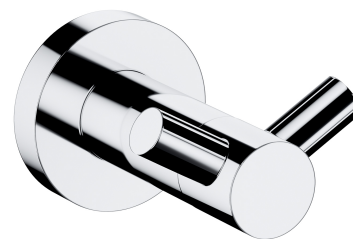

MODERN PROJECT | double hook

Finish: chrome (CR)

MODERN PROJECT accessories collection has a solid clean form and minimalist design. The perfectly defined, circle-based shapes give the collection a timeless and modern look.

Chrome is a versatile finishing in a silvery colour, with the perfectly even and lustrous surface.

Technologies

The product is coated using the advanced electroplating technology which guarantees durability, offers good resistance to mechanical damage and facilitates cleaning.

The product is made of high quality A-grade brass.

Specification

- double
- brass
- width: 6 cm, height: 4 cm, distance from the wall: 7 cm