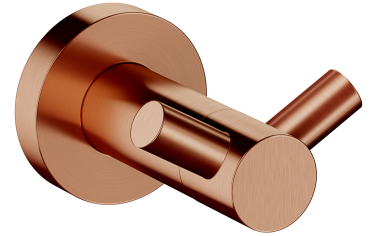

MODERN PROJECT | double hook

Finish: brushed copper (CPB)

MODERN PROJECT accessories collection has a solid clean form and minimalist design. The perfectly defined, circle-based shapes give the collection a timeless and modern look.

Brushed copper is a sophisticated finish with a warm red-brown hue and a satin surface. The product is coated using advanced PVD technology.

Technologies

The product is coated using the advanced PVD technology which guarantees the highest possible durability and facilitates cleaning.

The product is made of high quality A-grade brass.

Specification

- brass
- width: 6 cm, height: 4 cm, distance from the wall: 7 cm