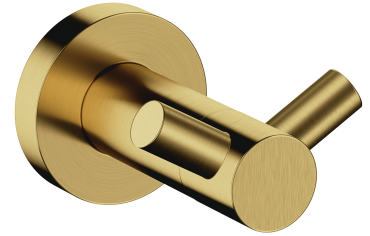

MODERN PROJECT | double hook

Finish: brushed brass (BSB)

MODERN PROJECT accessories collection has a solid clean form and minimalist design. The perfectly defined, circle-based shapes give the collection a timeless and modern look.

Brushed brass is a sophisticated finish with a cool gold hue and satin brushed surface. The product is coated using the advanced PVD technology.

Technologies

The product is coated using the advanced PVD technology which guarantees the highest possible durability and facilitates cleaning.

The product is made of high quality A-grade brass.

Specification

- brass
- width: 6 cm, height: 4 cm, distance from the wall: 7 cm