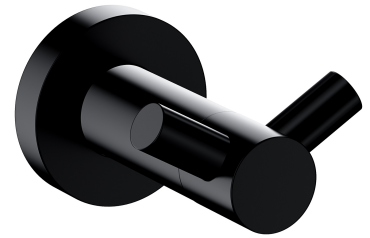

MODERN PROJECT | double hook

Finish: matt black (BLM)

MODERN PROJECT accessories collection has a solid clean form and minimalist design. The perfectly defined, circle-based shapes give the collection a timeless and modern look.

Matt black is an expressive finishing with a velvety to the touch surface.

Technologies

The product is made of high quality A-grade brass.

Specification

- brass
- width: 6 cm, height: 4 cm, distance from the wall: 7 cm