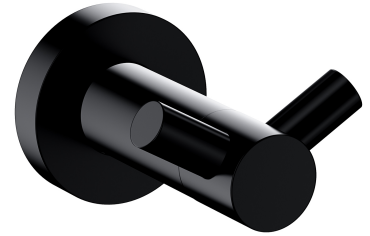

## MODERN PROJECT | double hook

---

Finish: matt black (BLM)

MODERN PROJECT accessories collection has a solid clean form and minimalist design. The perfectly defined, circle-based shapes give the collection a timeless and modern look.

Matt black is an expressive finishing with a velvety to the touch surface.

## Technologies

---

The product is made of high quality A-grade brass.

## Specification

---

- brass
- width: 6 cm, height: 4 cm, distance from the wall: 7 cm