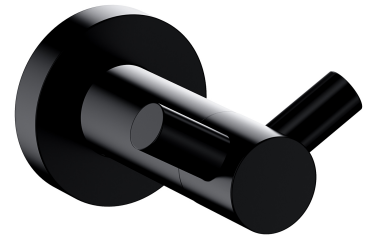

MODERN PROJECT | double hook

Finish: matt black (BLM)

MODERN PROJECT accessories collection has a solid clean form and minimalist design. The perfectly defined, circle-based shapes give the collection a timeless and modern look.

Matt black is an expressive finishing with a velvety to the touch surface.

Technologies

The product is made of high quality A-grade brass.

Specification

- brass
- width: 6 cm, height: 4 cm, distance from the wall: 7 cm