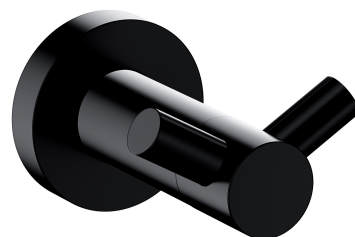

MODERN PROJECT | double hook

Finish: matt black (BLM)

MODERN PROJECT accessories collection has a solid clean form and minimalist design. The perfectly defined, circle-based shapes give the collection a timeless and modern look.

Matt black is an expressive finishing with a velvety to the touch surface.

Technologies

The product is made of high quality A-grade brass.

Specification

- brass
- width: 6 cm, height: 4 cm, distance from the wall: 7 cm