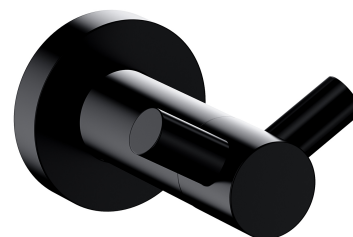

MODERN PROJECT | double hook

Finish: matt black (BLM)

MODERN PROJECT accessories collection has a solid clean form and minimalist design. The perfectly defined, circle-based shapes give the collection a timeless and modern look.

Matt black is an expressive finishing with a velvety to the touch surface.

Technologies

The product is made of high quality A-grade brass.

Specification

- brass
- width: 6 cm, height: 4 cm, distance from the wall: 7 cm