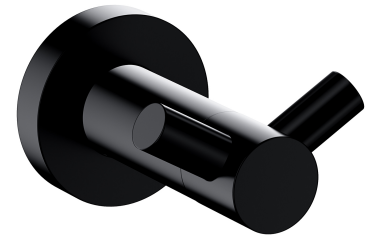

## MODERN PROJECT | double hook

---

Finish: matt black (BLM)

MODERN PROJECT accessories collection has a solid clean form and minimalist design. The perfectly defined, circle-based shapes give the collection a timeless and modern look.

Matt black is an expressive finishing with a velvety to the touch surface.

## Technologies

---

The product is made of high quality A-grade brass.

## Specification

---

- brass
- width: 6 cm, height: 4 cm, distance from the wall: 7 cm