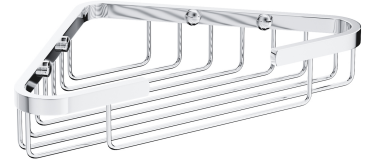

UNI | corner shower basket, 18 x 18 x 4 cm

Finish: chrome (CR)

Universal form of the product allows it to be easily combined with products from other collections of bathroom accessories.

Chrome is a versatile finishing in a silvery colour, with the perfectly even and lustrous surface.

Technologies

The product is coated using the advanced electroplating technology which guarantees durability, offers good resistance to mechanical damage and facilitates cleaning.

The product is made of high quality A-grade brass.

Specification

- brass
- dimensions: 18 x 18 cm, height: 4 cm