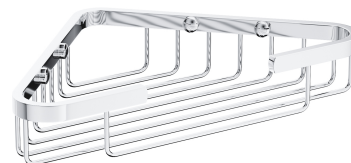

## UNI | corner shower basket, 18 x 18 x 4 cm

---

Finish: polished chrome (CR)

Universal form of the product allows it to be easily combined with products from other collections of bathroom accessories.

Chrome is a versatile finishing in a silvery colour, with the perfectly even and lustrous surface.

## Specification

---

- brass
- dimensions: 18 x 18 cm, height: 4 cm