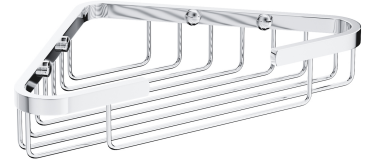

UNI | corner shower basket, 18 x 18 x 4 cm

Finish: polished chrome (CR)

Universal form of the product allows it to be easily combined with products from other collections of bathroom accessories.

Chrome is a versatile finishing in a silvery colour, with the perfectly even and lustrous surface.

Technologies

The product's coating, made using advanced galvanization technology, is durable and easy to clean.

The product is made of high quality A-grade brass.

Specification

- brass
- dimensions: 18 x 18 cm, height: 4 cm