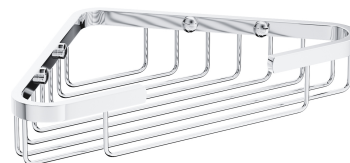

UNI | corner shower basket, 18 x 18 x 4 cm

Finish: chrome (CR)

Universal form of the product allows it to be easily combined with products from other collections of bathroom accessories.

Chrome is a versatile finishing in a silvery colour, with the perfectly even and lustrous surface.

Technologies

The product is coated using the advanced electroplating technology which guarantees durability, offers good resistance to mechanical damage and facilitates cleaning.

The product is made of high quality A-grade brass.

Specification

- brass
- dimensions: 18 x 18 cm, height: 4 cm