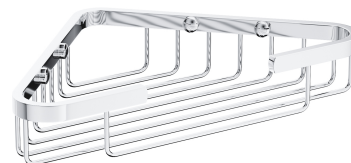

UNI | corner shower basket, 18 x 18 x 4 cm

Finish: polished chrome (CR)

Universal form of the product allows it to be easily combined with products from other collections of bathroom accessories.

Chrome is a versatile finishing in a silvery colour, with the perfectly even and lustrous surface.

Technologies

The product's coating, made using advanced galvanization technology, is durable and easy to clean.

The product is made of high quality A-grade brass.

Specification

- brass
- dimensions: 18 x 18 cm, height: 4 cm