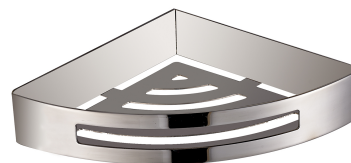

## UNI | corner shower basket, 21 x 21 x 5 cm

---

Finish: polished chrome (CR)

Universal form of the product allows it to be easily combined with products from other collections of bathroom accessories.

Chrome is a versatile finishing in a silvery colour, with the perfectly even and lustrous surface.

## Specification

---

- stainless steel
- dimensions: 21 x 21 cm, height: 5 cm