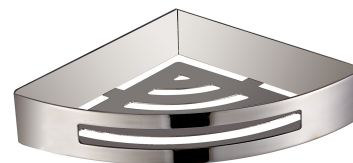

UNI | corner shower basket, 21 x 21 x 5 cm

Finish: chrome (CR)

Universal form of the product allows it to be easily combined with products from other collections of bathroom accessories.

Chrome is a versatile finishing in a silvery colour, with the perfectly even and lustrous surface.

Specification

- stainless steel
- dimensions: 21 x 21 cm, height: 5 cm