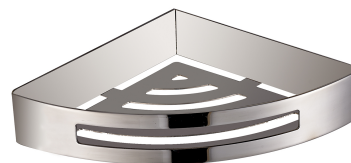

UNI | corner shower basket, 21 x 21 x 5 cm

Finish: polished chrome (CR)

Universal form of the product allows it to be easily combined with products from other collections of bathroom accessories.

Chrome is a versatile finishing in a silvery colour, with the perfectly even and lustrous surface.

Specification

- stainless steel
- dimensions: 21 x 21 cm, height: 5 cm