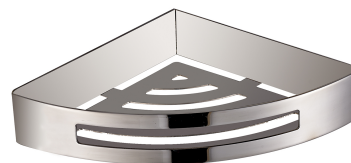

## UNI | corner shower basket, 21 x 21 x 5 cm

---

Finish: chrome (CR)

Universal form of the product allows it to be easily combined with products from other collections of bathroom accessories.

Chrome is a versatile finishing in a silvery colour, with the perfectly even and lustrous surface.

## Technologies

---

Fittings and accessories made of high quality stainless steel are characterized by exceptional resistance to damage and long term product performance.

## Specification

---

- stainless steel
- dimensions: 21 x 21 cm, height: 5 cm