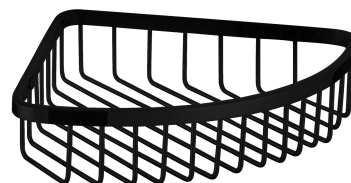

UNI | corner shower basket, 20 x 20 x 5 cm

Finish: matt black (BLM)

Universal form of the product allows it to be easily combined with products from other collections of bathroom accessories.

Matt black is an expressive finishing with a velvety to the touch surface.

Specification

- stainless steel
- dimensions: 20 x 20 cm, height: 5 cm