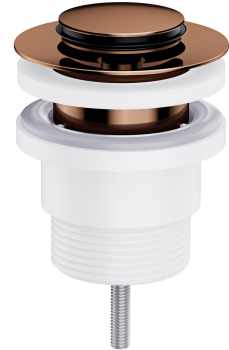

CLICK-CLACK | click clack basin and bidet waste

Finish: polished copper (CP)

Click-clack wastes are practical accessories designed for effortless opening and closing of the water drain. Their intuitive mechanism ensures ease of use – one press closes the drain, another opens it. Suitable for basins and bidets with or without an overflow, they provide a watertight fit and straightforward installation. The minimalist design, free from visible mechanical elements, helps reduce the build-up of dirt and limescale around the drain.

Polished copper is a sophisticated finish with a warm red-brown hue and a perfectly smooth, lustrous surface. The product is coated using advanced PVD technology.

Certificates: Polish Declaration of Performance (B marking), Polish Hygienic Certificate PZH

Technologies

The product is coated using the advanced PVD technology which guarantees the highest possible durability and facilitates cleaning.

Specification

- universal, for basins and bidets with or without overflow
- 1¼" connection