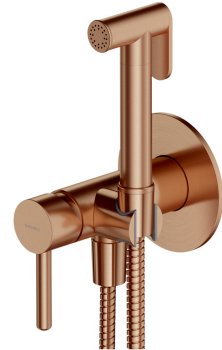

## Y | bidet system for concealed installation

---

### Finish: brushed copper (CPB)

The OMNIRES Y collection thrills with its simple line and an impeccable form which expresses the passion in pursuit for the ideal. The design has been inspired by and based on the shape of a circle. Its timeless and perfectly refined design, created in the spirit of minimalism, offers the maximum of interior design options.

Brushed copper is a sophisticated finish with a warm red-brown hue and a satin surface. The product is coated using advanced PVD technology.

Design: Janusz Langner, OMNIRES Studio

## Specification

---

- bidet mixer for concealed installation
- built-in part for bidet mixer for concealed installation
- brass bidet hand shower
- stainless steel flexible shower hose (022-XCPB), length: 125 cm