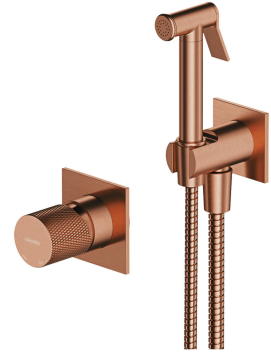

CONTOUR | bidet system for concealed installation

Finish: brushed copper (CPB)

The OMNIRES CONTOUR collection intrigues with its extravagant form and decorative details. An austere, architectural design with a diamond milling marvels with the sophisticated combination of textures and perfect workmanship.

Made of high grade brass, the mixer is equipped with a superior quality ceramic cartridge.

Brushed copper is a sophisticated finish with a warm red-brown hue and a satin surface. The product is coated using advanced PVD technology.

Design: Paulina Shacalis, OMNIRES Studio
Awards: Red Dot Design Award, Must Have
Distinctions: Dobry Wzór

Technologies

The mixer is equipped with the highest quality ceramic cartridge which ensures smooth and precise water flow control whilst guaranteeing long term product performance.

The product is coated using the advanced PVD technology which guarantees highest possible durability, offers exceptional resistance to damage and facilitates cleaning.

The mixer's body, the valve and the rosette are all made of high quality A-grade brass.

Produkt jest objęty gwarancją na okres 5 lat. Poznaj szczegóły.

Flow characteristics

- hot water supply: max. 90 °C
- water flow at 3 bar: 12 l/min