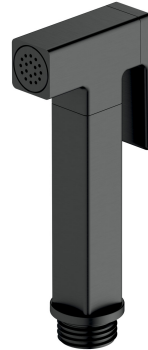

BIDETTA | bidet hand shower

Finish: brushed graphite (GR)

The OMNIRES BIDETTA collection stands out with its elegant design, perfectly complementing modern bathroom interiors. The bidet hand shower's simple form allows it to be seamlessly integrated into any design concept. The STOP function provides convenient control over the water flow at any moment, ensuring greater precision and comfort during use.

Graphite is an intriguing finishing in the shade of metallic grey, with a satin, brushed surface.

Technologies

The product is made of high quality A-grade brass.

Flow characteristics

- water flow at 3 bar: 5,2 l/min
- working pressure 1-5 bar

Specification

- brass
- 1-function
- stop function
- after using the product, always shut off the water supply using the mixer or the inside stop cock. Leaving the bidet hand shower pressurized can lead to leakage or damage to the product.