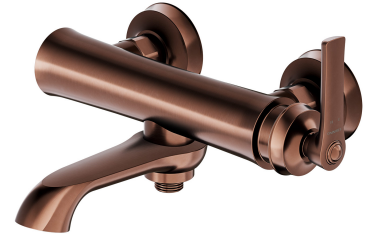

ARMANCE | bath mixer

Finish: brushed antique copper (ORB)

The OMNIRES ARMANCE collection features modern form with creative references to traditional style. It stands out thanks to its perfect design, decorative details and its romantic aesthetics.

Antique copper is an expressive finishing in a red-brown shade, with brushed texture and vintage character.

Certificates: Polish Declaration of Performance (B marking), Polish Hygienic Certificate PZH

Technologies

The mixer is equipped with the highest quality ceramic cartridge which ensures smooth and precise water flow control whilst guaranteeing long term product performance.

Thanks to the AIR WATER technology, the water is soft and pleasant to the touch. The stream does not spray and it is quiet and consistent, even if any variations in water pressure occur.

The convenient EASY SWITCH system allows the user to easily switch water receivers through rotating the spout left or right.

The mixer's body, the valve and the rosette are all made of high quality A-grade brass.