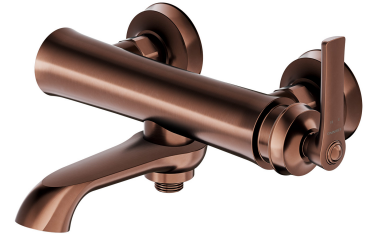

ARMANCE | bath mixer

Finish: antique copper (ORB)

The OMNIRES ARMANCE collection features modern form with creative references to traditional style. It stands out thanks to its perfect design, decorative details and its romantic aesthetics.

Antique copper is an expressive finishing in a red-brown shade, with brushed texture and vintage character.

Certificates: Polish Declaration of Performance (B marking), Polish Hygienic Certificate PZH

Technologies

The mixer is equipped with the highest quality ceramic cartridge which ensures smooth and precise water flow control whilst guaranteeing long term product performance.

Thanks to the AIR WATER technology, the water is soft and pleasant to the touch. The stream does not spray and it is quiet and consistent, even if any variations in water pressure occur.

The convenient EASY SWITCH system allows the user to easily switch water receivers through rotating the spout left or right.

The mixer's body, the valve and the rosette are all made of high quality A-grade brass.