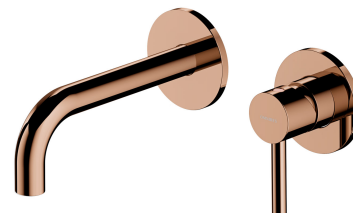

Y | basin mixer for concealed installation

Finish: copper (CP)

The OMNIRES Y collection thrills with its simple line and an impeccable form which expresses the passion in pursuit for the ideal. The design has been inspired by and based on the shape of a circle. Its timeless and perfectly refined design, created in the spirit of minimalism, offers the maximum of interior design options.

Made of high grade brass, the mixer is equipped with a superior quality ceramic cartridge. Innovative technological solutions reduce water consumption by 50% while offering comfort and ease of use.

Copper is a sophisticated finish with a warm red-brown hue and a perfectly smooth, lustrous surface. The product is coated using advanced PVD technology.

Design: Janusz Langner, OMNIRES Studio

Certificates: Polish Declaration of Performance (B marking), Polish Hygienic Certificate PZH

Technologies

The mixer is equipped with the highest quality ceramic cartridge which ensures smooth and precise water flow control whilst guaranteeing long term product performance.

The ECO WATER technology minimizes environmental footprint by reducing the water consumption by approx. 50%, without compromising on the overall product experience.

Thanks to the AIR WATER technology, the water is soft and pleasant to the touch. The stream does not spray and it is quiet and consistent, even if any variations in water pressure occur.

The product is coated using the advanced PVD technology which guarantees highest possible durability, offers exceptional resistance to damage and facilitates cleaning.

The mixer's body, the valve and the rosette are all made of high quality A-grade brass.

Dziesięć lat gwarancji na szczelność korpusu w bateriach łazienkowych.

Flow characteristics

- water flow at 3 bar: 7 l/min
- hot water supply: max. 90 °C
- working pressure 1-5 bar
- noise class: I