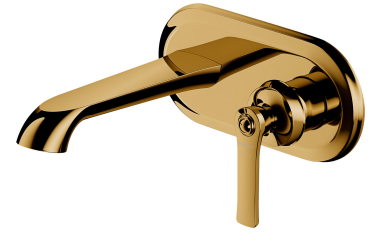

ARMANCE | basin mixer for concealed installation

Finish: polished gold (GL)

The OMNIRES ARMANCE collection features modern form with creative references to traditional style. It stands out thanks to its perfect design, decorative details and its romantic aesthetics.

Made of high grade brass, the mixer is equipped with a superior quality ceramic cartridge. Innovative technological solutions reduce water consumption by 50% while offering comfort and ease of use.

Brushed gold is a sophisticated finishing in an elegant shade, with a contemporary, satin surface. The product is coated using the advanced PVD technology.

Certificates: Polish Declaration of Performance (B marking), Polish Hygienic Certificate PZH

Technologies

The mixer is equipped with the highest quality ceramic cartridge which ensures smooth and precise water flow control whilst guaranteeing long term product performance.

The ECO WATER technology minimizes environmental footprint by reducing the water consumption by approx. 50%, without compromising on the overall product experience.

Thanks to the AIR WATER technology, the water is soft and pleasant to the touch. The stream does not spray and it is quiet and consistent, even if any variations in water pressure occur.

The product is coated using the advanced PVD technology which guarantees the highest possible durability and facilitates cleaning.

The mixer's body, the valve and the rosette are all made of high quality A-grade brass.

Flow characteristics

- water flow at 3 bar: 8.39 l/min
- hot water supply: max. 90 °C
- working pressure 1-5 bar
- noise class: II