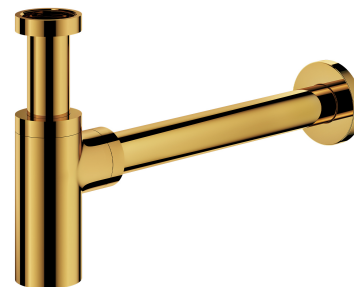

TRAP | basin bottle trap, decorative

Finish: gold (GL)

Certificates: Polish Declaration of Performance (B marking)

Technologies

The product is coated using the advanced PVD technology which guarantees the highest possible durability and facilitates cleaning.

The product is made of high quality A-grade brass.

Specification

- brass
- total height: 12.5–21 cm, total length: 35 cm
- length of pipe connecting to the sewer system: 30 cm
- 1¼" connection to the basin