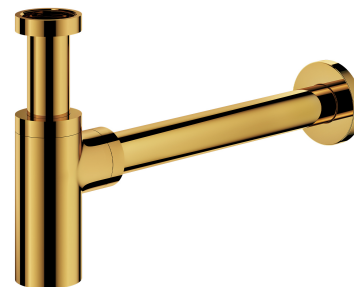

TRAP | basin bottle trap, decorative

Finish: gold (GL)

Certificates: Polish Declaration of Performance (B marking)

Technologies

The product is coated using the advanced PVD technology which guarantees highest possible durability, offers exceptional resistance to damage and facilitates cleaning.

The product is made of high quality A-grade brass.

Specification

- brass
- total height: 12.5–21 cm, total length: 35 cm
- length of pipe connecting to the sewer system: 30 cm
- 1¼" connection to the basin