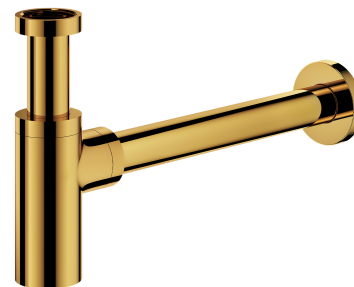

TRAP | basin bottle trap, decorative

Finish: polished gold (GL)

Certificates: Polish Declaration of Performance (B marking)

Technologies

The product is coated using the advanced PVD technology which guarantees the highest possible durability and facilitates cleaning.

The product is made of high quality A-grade brass.

Specification

- brass
- total height: 12.5–21 cm, total length: 35 cm
- length of pipe connecting to the sewer system: 30 cm
- 1½" connection to the basin