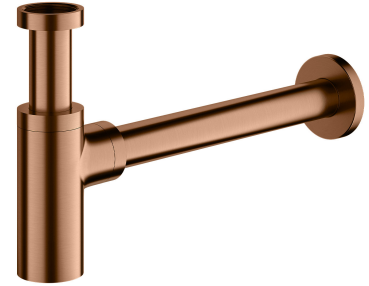

## TRAP | basin bottle trap, decorative

---

Finish: brushed copper (CPB)

Certificates: Polish Declaration of Performance (B marking)

## Technologies

---

The product is coated using the advanced PVD technology which guarantees the highest possible durability and facilitates cleaning.

The product is made of high quality A-grade brass.

## Specification

---

- brass
- total height: 12.5–21 cm, total length: 35 cm
- length of pipe connecting to the sewer system: 30 cm
- 1½" connection to the basin