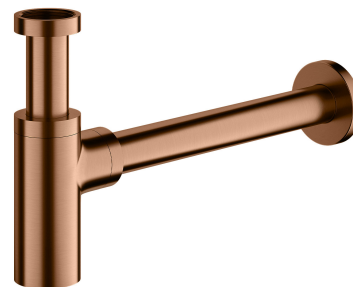

TRAP | basin bottle trap, decorative

Finish: brushed copper (CPB)

Certificates: Polish Declaration of Performance (B marking)

Technologies

The product is coated using the advanced PVD technology which guarantees the highest possible durability and facilitates cleaning.

The product is made of high quality A-grade brass.

Specification

- brass
- total height: 12.5–21 cm, total length: 35 cm
- length of pipe connecting to the sewer system: 30 cm
- 1¼" connection to the basin