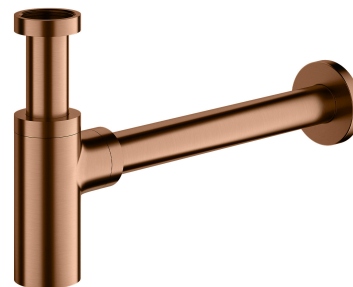

## TRAP | basin bottle trap, decorative

---

Finish: brushed copper (CPB)

Certificates: Polish Declaration of Performance (B marking)

## Technologies

---

The product is coated using the advanced PVD technology which guarantees highest possible durability, offers exceptional resistance to damage and facilitates cleaning.

The product is made of high quality A-grade brass.

## Specification

---

- brass
- total height: 12.5–21 cm, total length: 35 cm
- length of pipe connecting to the sewer system: 30 cm
- 1¼" connection to the basin