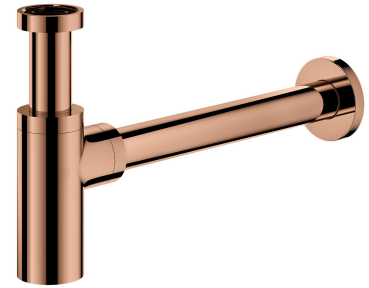

TRAP | basin bottle trap, decorative

Finish: polished copper (CP)

Certificates: Polish Declaration of Performance (B marking)

Technologies

The product is coated using the advanced PVD technology which guarantees the highest possible durability and facilitates cleaning.

The product is made of high quality A-grade brass.

Specification

- brass
- total height: 12.5–21 cm, total length: 35 cm
- length of pipe connecting to the sewer system: 30 cm
- 1¼" connection to the basin