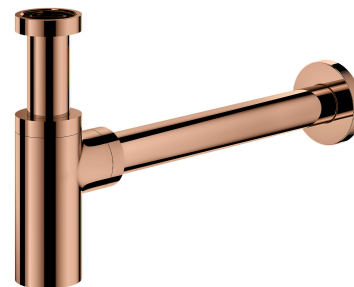

TRAP | basin bottle trap, decorative

Finish: polished copper (CP)

Certificates: Polish Declaration of Performance (B marking)

Technologies

The product is coated using the advanced PVD technology which guarantees the highest possible durability and facilitates cleaning.

The product is made of high quality A-grade brass.

Specification

- brass
- total height: 12.5–21 cm, total length: 35 cm
- length of pipe connecting to the sewer system: 30 cm
- 1½" connection to the basin