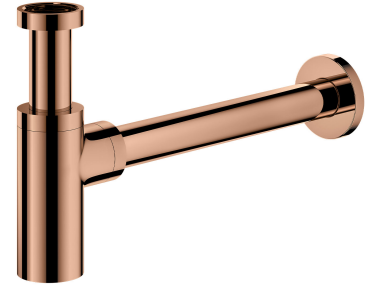

TRAP | basin bottle trap, decorative

Finish: polished copper (CP)

Certificates: Polish Declaration of Performance (B marking)

Technologies

The product is coated using the advanced PVD technology which guarantees the highest possible durability and facilitates cleaning.

The product is made of high quality A-grade brass.

Specification

- brass
- total height: 12.5–21 cm, total length: 35 cm
- length of pipe connecting to the sewer system: 30 cm
- 1¼" connection to the basin