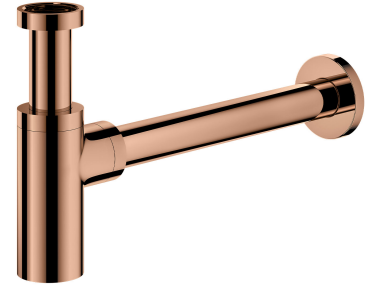

## TRAP | basin bottle trap, decorative

---

Finish: polished copper (CP)

Certificates: Polish Declaration of Performance (B marking)

## Technologies

---

The product is coated using the advanced PVD technology which guarantees the highest possible durability and facilitates cleaning.

The product is made of high quality A-grade brass.

## Specification

---

- brass
- total height: 12.5–21 cm, total length: 35 cm
- length of pipe connecting to the sewer system: 30 cm
- 1¼" connection to the basin