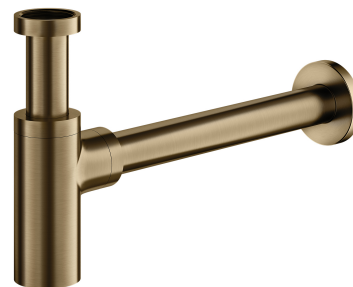

TRAP | basin bottle trap, decorative

Finish: brushed antique bronze (BR)

Certificates: Polish Declaration of Performance (B marking)

Technologies

The product is made of high quality A-grade brass.

Specification

- brass
- total height: 12.5–21 cm, total length: 35 cm
- length of pipe connecting to the sewer system: 30 cm
- 1¼" connection to the basin