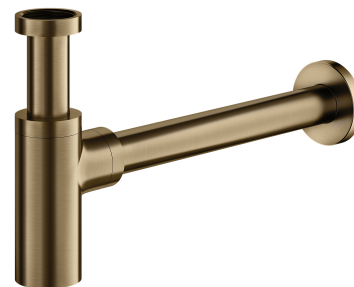

TRAP | basin bottle trap, decorative

Finish: brushed antique bronze (BR)

Certificates: Polish Declaration of Performance (B marking)

Technologies

The product is made of high quality A-grade brass.

Specification

- brass
- total height: 12.5-21 cm, total length: 35 cm
- length of pipe connecting to the sewer system: 30 cm
- 1¼" connection to the basin