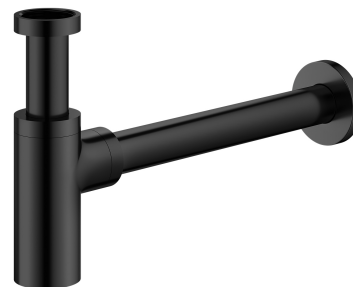

TRAP | basin bottle trap, decorative

Finish: matt black (BLM)

Certificates: Polish Declaration of Performance (B marking)

Technologies

The product is made of high quality A-grade brass.

Specification

- brass
- total height: 12.5-21 cm, total length: 35 cm
- length of pipe connecting to the sewer system: 30 cm
- 1¼" connection to the basin