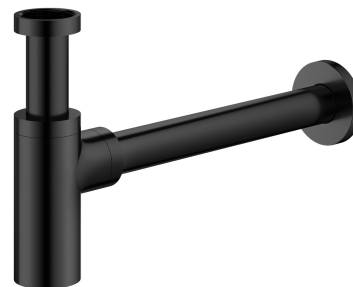

## TRAP | basin bottle trap, decorative

---

Finish: matt black (BLM)

Certificates: Polish Declaration of Performance (B marking)

## Technologies

---

The product is made of high quality A-grade brass.

## Specification

---

- brass
- total height: 12.5–21 cm, total length: 35 cm
- length of pipe connecting to the sewer system: 30 cm
- 1¼" connection to the basin