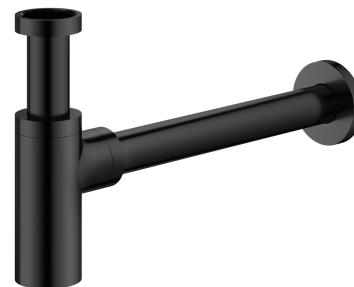

## TRAP | basin bottle trap, decorative

---

Finish: matt black (BLM)

Certificates: Polish Declaration of Performance (B marking)

## Technologies

---

The product is made of high quality A-grade brass.

## Specification

---

- brass
- total height: 12.5–21 cm, total length: 35 cm
- length of pipe connecting to the sewer system: 30 cm
- 1¼" connection to the basin