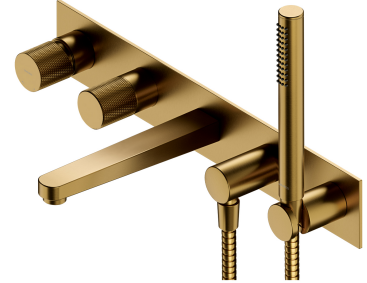

CONTOUR | 5-hole bath mixer for concealed installation

Finish: brushed gold (GLB)

The OMNIRES CONTOUR bath mixer for concealed installation with integrated hand shower intrigues with its extravagant form and decorative details. An austere, architectural design with a diamond milling marvels with the sophisticated combination of textures and perfect workmanship. Thanks to its symmetric form, the bath mixer and the bath are perfectly tuned, creating a harmonious composition. The concealed installation guarantees the economy of space and the ease of cleaning.

Made of high grade brass, the mixer is equipped with a superior quality ceramic cartridge.

Brushed gold is a noble finishing in an elegant shade, with a contemporary, satin surface. The product is coated using the advanced PVD technology.

The product is coated using the advanced PVD technology which guarantees highest possible durability, offers exceptional resistance to damage and facilitates cleaning.

The mixer's body, the valve and the rosette are all made of high quality A-grade brass.

Dziesięć lat gwarancji na szczelność korpusu w bateriach łazienkowych.

Flow characteristics

- water flow at 3 bar: 26 l/min
- hot water supply: max. 90 °C

Specification

- rosette dimensions: 48 x 8 cm
- spout reach: 20.5 cm
- minimum wall depth: 7 cm
- two 1/2" inlets (hot and cold water)
- brass hand shower, 1-function
- stainless steel flexible shower hose, length: 125 cm
- built-in parts included