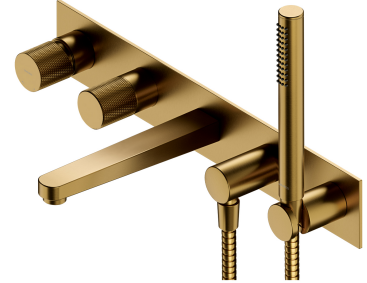

CONTOUR | 5-hole bath mixer for concealed installation

Finish: brushed gold (GLB)

The OMNIRES CONTOUR bath mixer for concealed installation with integrated hand shower intrigues with its extravagant form and decorative details. An austere, architectural design with a diamond milling marvels with the sophisticated combination of textures and perfect workmanship. Thanks to its symmetric form, the bath mixer and the bath are perfectly tuned, creating a harmonious composition. The concealed installation guarantees the economy of space and the ease of cleaning.

Made of high grade brass, the mixer is equipped with a superior quality ceramic cartridge.

Brushed gold is a noble finishing in an elegant shade, with a contemporary, satin surface. The product is coated using the advanced PVD technology.

Design: Paulina Shacalis, OMNIRES Studio
Awards: Red Dot Design Award, Must Have
Distinctions: Dobry Wzór

Technologies

The mixer is equipped with the highest quality ceramic cartridge which ensures smooth and precise water flow control whilst guaranteeing long term product performance.

Thanks to the AIR WATER technology, the water is soft and pleasant to the touch. The stream does not spray and it is quiet and consistent, even if any variations in water pressure occur.

The EASY CLEAN aerator allows the user to easily remove any limescale build up by simply wiping its silicone surface.

The product is coated using the advanced PVD technology which guarantees the highest possible durability and facilitates cleaning.

The mixer's body, the valve and the rosette are all made of high quality A-grade brass.

Flow characteristics

- water flow at 3 bar: 26 l/min
- hot water supply: max. 90 °C
- working pressure 1-10 bar