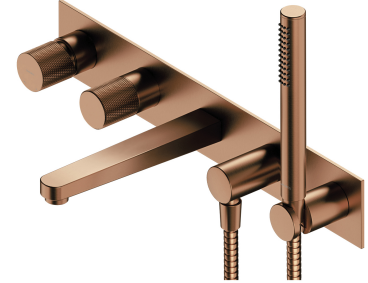

CONTOUR | 5-hole bath mixer for concealed installation

Finish: brushed copper (CPB)

The OMNIRES CONTOUR bath mixer for concealed installation with integrated hand shower intrigues with its extravagant form and decorative details. An austere, architectural design with a diamond milling marvels with the sophisticated combination of textures and perfect workmanship. Thanks to its symmetric form, the bath mixer and the bath are perfectly tuned, creating a harmonious composition. The concealed installation guarantees the economy of space and the ease of cleaning.

Made of high grade brass, the mixer is equipped with a superior quality ceramic cartridge.

Brushed copper is a sophisticated finish with a warm red-brown hue and a satin surface. The product is coated using advanced PVD technology.

Design: Paulina Shacalis, OMNIRES Studio
Awards: Red Dot Design Award, Must Have
Distinctions: Dobry Wzór

Technologies

The mixer is equipped with the highest quality ceramic cartridge which ensures smooth and precise water flow control whilst guaranteeing long term product performance.

Thanks to the AIR WATER technology, the water is soft and pleasant to the touch. The stream does not spray and it is quiet and consistent, even if any variations in water pressure occur.

The EASY CLEAN aerator allows the user to easily remove any limescale build up by simply wiping its silicone surface.

The product is coated using the advanced PVD technology which guarantees highest possible durability, offers exceptional resistance to damage and facilitates cleaning.

The mixer's body, the valve and the rosette are all made of high quality A-grade brass.

Flow characteristics

- water flow at 3 bar: 26 l/min
- working pressure 1-5 bar
- hot water supply: max. 90 °C