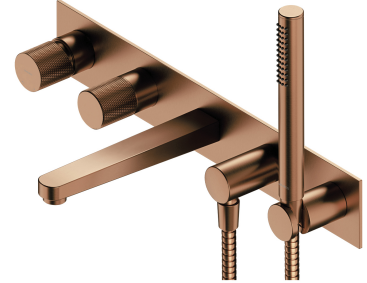

CONTOUR | 5-hole bath mixer for concealed installation

Finish: brushed copper (CPB)

The OMNIRES CONTOUR bath mixer for concealed installation with integrated hand shower intrigues with its extravagant form and decorative details. An austere, architectural design with a diamond milling marvels with the sophisticated combination of textures and perfect workmanship. Thanks to its symmetric form, the bath mixer and the bath are perfectly tuned, creating a harmonious composition. The concealed installation guarantees the economy of space and the ease of cleaning.

Made of high grade brass, the mixer is equipped with a superior quality ceramic cartridge.

Brushed copper is a sophisticated finish with a warm red-brown hue and a satin surface. The product is coated using advanced PVD technology.

Design: Paulina Shacalis, OMNIRES Studio
Awards: Red Dot Design Award, Must Have
Distinctions: Dobry Wzór

Technologies

The mixer is equipped with the highest quality ceramic cartridge which ensures smooth and precise water flow control whilst guaranteeing long term product performance.

Thanks to the AIR WATER technology, the water is soft and pleasant to the touch. The stream does not spray and it is quiet and consistent, even if any variations in water pressure occur.

The EASY CLEAN aerator allows the user to easily remove any limescale build up by simply wiping its silicone surface.

The product is coated using the advanced PVD technology which guarantees highest possible durability, offers exceptional resistance to damage and facilitates cleaning.

The mixer's body, the valve and the rosette are all made of high quality A-grade brass.

Dziesięć lat gwarancji na szczelność korpusu w bateriach łazienkowych.

Flow characteristics

- water flow at 3 bar: 26 l/min
- working pressure 1-5 bar
- hot water supply: max. 90 °C