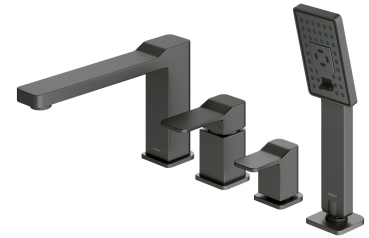

## SLIDE | 4-hole bath mixer

---

Made of high grade brass, the mixer is equipped with a superior quality ceramic cartridge.

Graphite is an intriguing finishing in the shade of metallic grey, with a satin, brushed surface.

Design: Dominika Drezner-Ilczuk  
Distinctions: Dobry Wzór

## Technologies

---

The mixer is equipped with the highest quality ceramic cartridge which ensures smooth and precise water flow control whilst guaranteeing long term product performance.

The EASY CLEAN nozzles allow the user to easily remove any limescale build up by simply wiping their silicone surface.

The bath mixer with the integrated SMART FIX system allows for the shower hose to be easily replaced, if desired, without the need to dismount the bath.

The mixer's body is made of high quality A-grade brass.