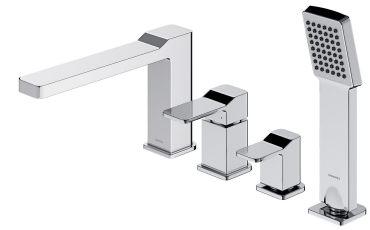

SLIDE | 4-hole bath mixer

Finish: chrome (CR)

The OMNIRES SLIDE collection stands out with its avant-garde form. Soft lines become subject to geometrical discipline. Surfaces bend at the play of light, adding a unique touch to the entire collection.

Made of high grade brass, the mixer is equipped with a superior quality ceramic cartridge.

Chrome is a versatile finishing in a silvery colour, with the perfectly even and lustrous surface.

Design: Dominika Drezner-Ilczuk
Distinctions: Dobry Wzór

Certificates: Polish Declaration of Performance (B marking)

Technologies

The mixer is equipped with the highest quality ceramic cartridge which ensures smooth and precise water flow control whilst guaranteeing long term product performance.

The EASY CLEAN nozzles allow the user to easily remove any limescale build up by simply wiping their silicone surface.

The bath mixer with the integrated SMART FIX system allows for the shower hose to be easily replaced, if desired, without the need to dismount the bath.

The product is coated using the advanced electroplating technology which guarantees durability, offers good resistance to mechanical damage and facilitates cleaning.

The mixer's body is made of high quality A-grade brass.

Dziesięć lat gwarancji na szczelność korpusu w bateriach łazienkowych.

Flow characteristics

- hot water supply: max. 90 °C
- water flow at 3 bar: 20 l/min
- working pressure 1-5 bar
- noise class: II/I